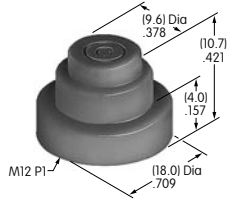

AT4055
Round Colored Insert Cap
Polycarbonate
Colors: JB JC JE JF JG
Series: LB Panel Seal

AT4057
Protective Guard
Polycarbonate
Series: LB

AT4058
Sculptured Cap
Polyamide
Colors: A B C E F G H
Series: JB

AT4059
Flat Cap
Polycarbonate
Colors: A B C E F G H
Series: JB

AT4060
Clear Cap with Colored Diffuser
Polycarbonate
Colors: JB JC JE JF
Series: JB

AT4062
Rocker
Polyamide
Colors: A B C
Series: G

AT4063
.157" Diameter Slip-on Cap
Polyamide
Colors: A B C
Series: GB G3B

Color Codes: A Black B White C Red D Amber E Yellow F Green G Blue H Gray J Clear