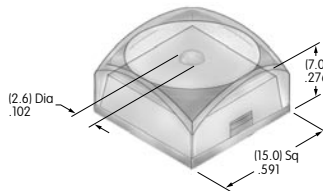

AT3087
15mm Home Key Cap with Lens/Diffuser
Polycarbonate
Colors: JB
Series: KP