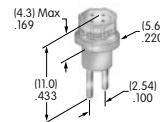

AT635
Single Element LED
Colors: C D F
Series: KB LB
T-1 1/2 Bi-pin