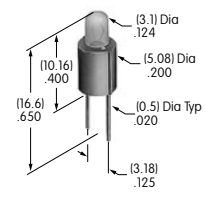

## AT600s

**AT602**  
**Incandescent Lamp**  
 Volts: 6 12 18 24 28  
 Series: LW MLW  
 T-1 1/2 Pilot Slide Base

**AT602N**  
**Neon Lamp**  
 Volts: 110  
 Series: LW MLW  
 T-1 1/2 Pilot Slide Base

**AT607**  
**Incandescent Lamp**  
 Volts: 5 12  
 Series: LB  
 T-1 Bi-pin