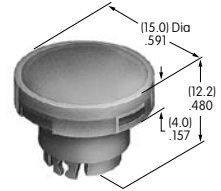

AT3005
Round Cap for Bright LED & Bicolor
Polycarbonate
Colors: JB JC JD JF
Series: YB