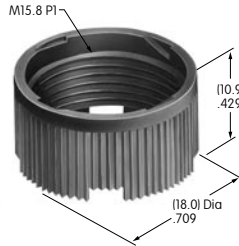

AT100s

AT105
Cap Removal Tool
Stainless steel
Series: HB KB LB UB YB

AT107
Lamp Extractor
Polyvinyl chloride
Series: KB LW MLW YB

AT108
Socket Wrench
Aluminum with black alumite finish
Series: KB

AT109
Cap Extractor
Stainless steel
Series: HB KB LB UB YB