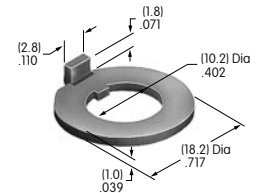

AT518
Locking Ring
Steel with zinc/chromate
Series: HS PS TS