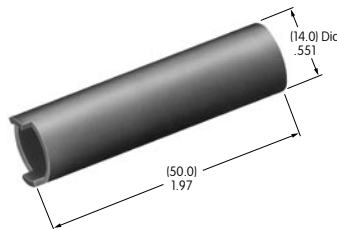

AT111
Lamping Tool
Stainless steel
Series: HB KB YB

AT108
Socket Wrench
Aluminum with black alumite finish
Series: KB