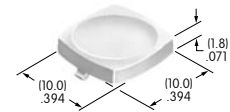

AT4077
Button for Nonilluminated
Polycarbonate
Colors: B C E F G H
Series: JB