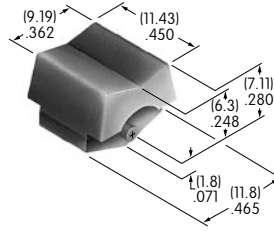

**AT4149**  
**.365" Wide Paddle**  
 Polyamide  
 Colors: A B C E F G H  
 Series: M M2T P

**AT4150**  
**.450" Wide Rocker**  
 Polyamide  
 Colors: A B C E F G H  
 Series: M M2T

**AT4151**  
**.450" Wide Paddle**  
 Polyamide  
 Colors: A B C E F G H  
 Series: M M2T