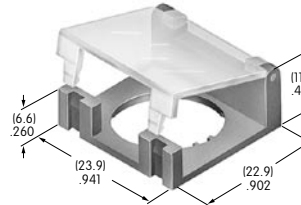

**AT4072**  
**Protective Guard**  
 Lid: Polycarbonate  
 Base: Glass fiber reinforced polycarbonate  
 Series: YB

**AT4073**  
**Square Opaque Cap for Nonilluminated**  
 Polycarbonate  
 Colors: A B C E F G  
 Series: UB