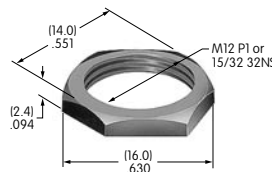

## AT500s

**AT501 (M-metric H-inch)**  
**Knurled Face Nut**  
 Brass with chrome plating  
 Series: D2 DB EB M MB20  
 MB24 MB25 P

**AT503 (M-metric H-inch)**  
**Hex Face Nut**  
 Brass with chrome plating  
 Series: M P S SB WB WT