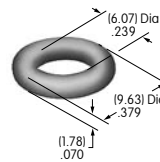

AT516
O-ring
Nitrile butadiene rubber
Series: M MB20