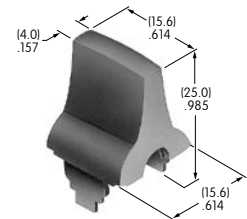

AT422
Slip-on Cap
Polyethylene
Colors: A B C E F G
Series: SB40

AT426
Solid Color Paddle
Polycarbonate
Colors: A B C D E F G
Series: MLW