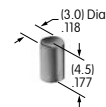

AT445
Cap for Color Tipped Cone Toggle
Polycarbonate
Colors: A B C E F G
Series: M