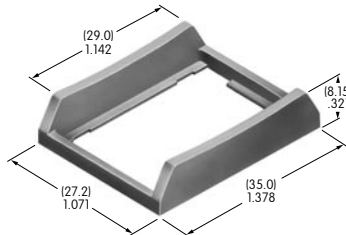

AT218
Barrier
Polyamide
Colors: A B H
Series: JWJ