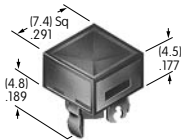

AT4166
Square Cap
for Bright LED
Polycarbonate
Colors: CB DB FB
Series: HB

AT4167
Round Cap
for Bright LED
Polycarbonate
Colors: CB DB FB
Series: HB