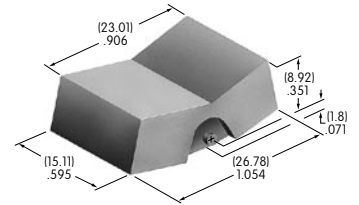

AT4148
.365" Wide Rocker
Polyamide
Colors: A B C E F G H
Series: M M2T P

AT4149
.365" Wide Paddle
Polyamide
Colors: A B C E F G H
Series: M M2T P

AT4150
.450" Wide Rocker
Polyamide
Colors: A B C E F G H
Series: M M2T

AT4151
.450" Wide Paddle
Polyamide
Colors: A B C E F G H
Series: M M2T

AT4152
Tubular Key
Brass with nickel plating
Series: CKL

AT4153
Flat Key
Brass with chrome plating
Series: CKL

AT4156
.595" Wide Rocker
Polyamide
Colors: A B C E F G H
Series: M P

AT4157
.595" Wide Paddle
Polyamide
Colors: A B C E F G H
Series: M P

AT4158
Square Cap for Bright LED
Polycarbonate
Colors: JC JD JF
Series: KB

AT4159
Rectangular Cap for Bright LED
Polycarbonate
Colors: JC JD JF
Series: KB

AT4160
Round Cap for Bright LED
Polycarbonate
Colors: JC JD JF
Series: KB

Color Codes: A Black B White C Red D Amber E Yellow F Green G Blue H Gray J Clear