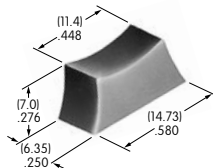

AT063
Gasket
Nitrile butadiene rubber
Color: A
Series: B Threaded Bushing