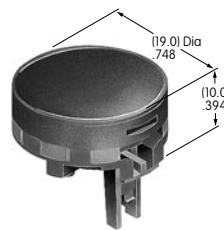

AT4013

Round Colored Insert Cap
Polycarbonate
Colors: JB JC JE JF JG
Series: LB