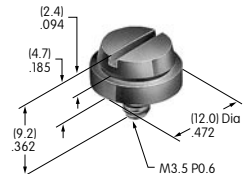

Color Codes: A Black B White C Red D Amber E Yellow F Green G Blue H Gray J Clear