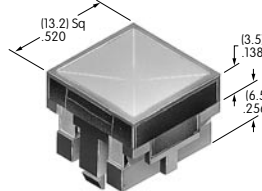

AT4130
Rectangular Cap for Super Bright LED
Polycarbonate
Colors: JB
Series: LB