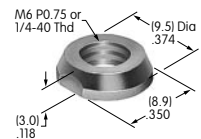

AT532 (M-metric H-inch)
Dress Cap Nut
Brass with nickel plating
Series: EB M MB20 MB24 P