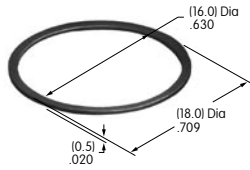

AT100s

AT105
Cap Removal Tool
Stainless steel
Series: HB KB LB UB YB

AT107
Lamp Extractor
Polyvinyl chloride
Series: KB LW MLW YB

AT108
Socket Wrench
Aluminum with black alumite finish
Series: KB

AT109
Cap Extractor
Stainless steel
Series: HB KB LB UB YB