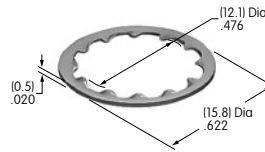

AT508
Internal Tooth Lockwasher
Steel with zinc/chromate
Series: M P S SB SK
TL WB WT