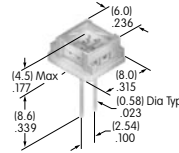

AT628
Double Element LED
Colors: C D F
Series: YB
T-1 Bi-pin