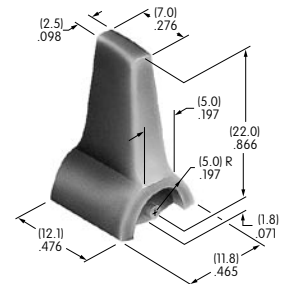

AT460
Cap for Color Capped Cone Toggle
Polyethylene
Colors: A B C E F G
Series: M

AT461
.476" Wide Paddle
Polycarbonate
Colors: A B C E F G H
Series: M M2T