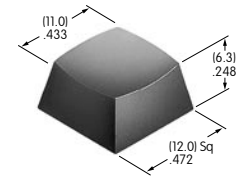

AT4059
Flat Cap
Polycarbonate
Colors: A B C E F G H
Series: JB