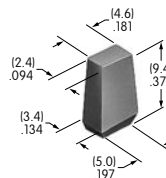

AT467
Short Paddle
Polyamide
Colors: A B C E F G H
Series: A B M