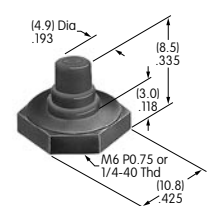

AT4054
Round Solid Colored Cap
Polycarbonate
Colors: BJ CJ EJ FJ GJ
Series: LB Panel Seal

AT4042 (M-metric H-inch)
Splashproof Boot for Alternate
Silicone Rubber
Series: MB