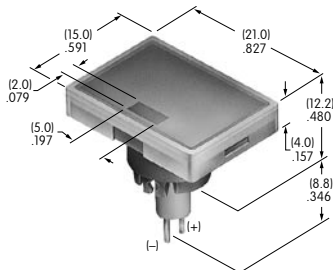

AT3016
Rectangular Cap
for Super Bright LED
Polycarbonate
Colors: JB
Series: YB

AT3012
Rectangular Spot Illuminated Cap with Built-in LED
Polycarbonate
Cap Colors: JA JB JC JE JF
LED Colors: C D F CF
Volts: 2 5 12 24
Series: YB

AT3014
Square Cap for Super Bright LED
Polycarbonate
Colors: JB
Series: YB