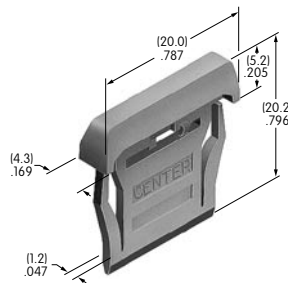

AT498
Center Barrier
Polyamide
Color: A
Series: LB