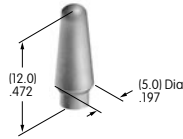

AT415
Bat Lever Cap
Polyethylene
Colors: A B C E F G
Series: D2 M