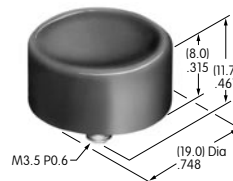

**AT407**  
**.394" Diameter Screw-on Cap**  
 PBT  
 Colors: A B C E F G H  
 Series: MB20

**AT412**  
**.748" Diameter Screw-on Cap**  
 Polystyrene  
 Colors: A B C F  
 Series: MB20 SCB WB

**AT413**  
**.315" Diameter Screw-on Cap**  
 PBT  
 Colors: A B C E F G H  
 Series: MB20