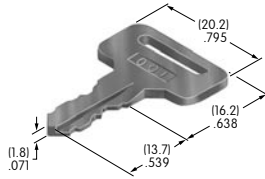

### AT4119

**Square Spot Illuminated Cap**  
Polycarbonate  
Colors: AB  
Series: UB

**AT4120**  
**Rectangular Spot Illuminated Cap**  
 Polycarbonate  
 Colors: AB  
 Series: UB

**AT4124**  
**Actuator Key**  
 Brass with nickel plating  
 Series: SK