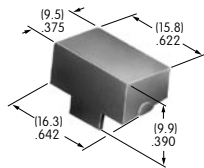

AT421
Filter for AT420
Polycarbonate
Colors: B C D E F G
Series: LW