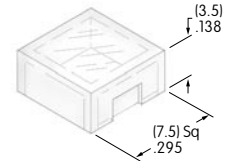

AT3081
Transparent Lens
Polycarbonate
Color: J
Series: HB2