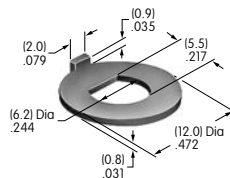

AT515 (M-metric H-inch)
Locking Ring for D Flat Bushing
Steel with zinc/chromate
Series: FR01 M MB24