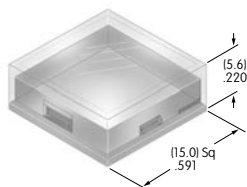

AT3076
Flat Cap for Illuminated with Lens/Diffuser
Polycarbonate
Colors: JB JC JD JF
Series: UB2