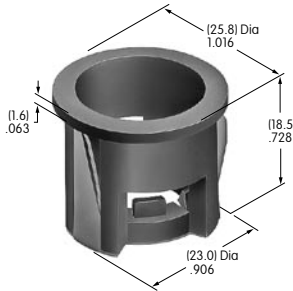

AT527MA
Black Hex Face Nut
Steel with black chrome plating
Series: TL

AT528
Mounter for Round Cap
Glass fiber reinforced polyamide
Color: A
Series: MB20