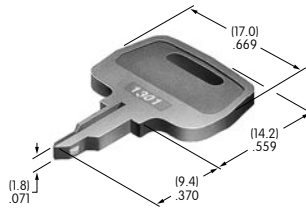

AT4082

Actuator Key
Zinc alloy with chrome plating
Series: SK