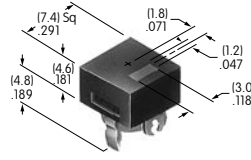

AT4055
Round Colored Insert Cap
Polycarbonate
Colors: JB JC JE JF JG
Series: LB Panel Seal

AT4057
Protective Guard
Polycarbonate
Series: LB

AT4058
Sculptured Cap
Polyamide
Colors: A B C E F G H
Series: JB

AT4059
Flat Cap
Polycarbonate
Colors: A B C E F G H
Series: JB

AT4060
Clear Cap with Colored Diffuser
Polycarbonate
Colors: JB JC JE JF
Series: JB

AT4062
Rocker
Polyamide
Colors: A B C
Series: G

AT4063
.157" Diameter Slip-on Cap
Polyamide
Colors: A B C
Series: GB G3B

Color Codes: A Black B White C Red D Amber E Yellow F Green G Blue H Gray J Clear