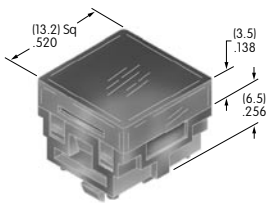

AT4176
Square Cap for Bright LED
Polycarbonate
Colors: JB JC JD JF
Series: LB