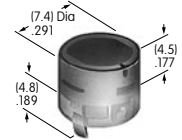

AT4162
Square Cap
for Bright LED
Polycarbonate
Colors: JB JC JD JF
Series: LB

AT4163
Rectangular Cap
for Bright LED
Polycarbonate
Colors: JB JC JD JF
Series: LB

AT4164
Round Cap
for Bright LED
Polycarbonate
Colors: JB JC JD JF
Series: LB

AT4165
Round Cap
for Bright LED
Polycarbonate
Colors: JB JC JD JF
Series: LB Panel Seal

AT4166
Square Cap
for Bright LED
Polycarbonate
Colors: CB DB FB
Series: HB

AT4167
Round Cap
for Bright LED
Polycarbonate
Colors: CB DB FB
Series: HB

AT4168
Square Indicator Cap
for Bright LED
Polycarbonate
Colors: CB DB FB
Series: HB

AT4169
Round Indicator Cap
for Bright LED
Polycarbonate
Colors: CB DB FB
Series: HB

AT4170
Spring Loaded
Protective Guard
Cover: Polycarbonate
Base: Polyamide
Coil spring: Stainless steel
Series: UB2

AT4171
Spring Loaded
Protective Guard
Cover: Polycarbonate
Base: Polyamide
Coil spring: Stainless steel
Series: LB UB

AT4172
Spring Loaded
Protective Guard
Cover: Polycarbonate
Base: Polyamide
Coil spring: Stainless steel
Series: LB UB

Color Codes: A Black B White C Red D Amber E Yellow F Green G Blue H Gray J Clear