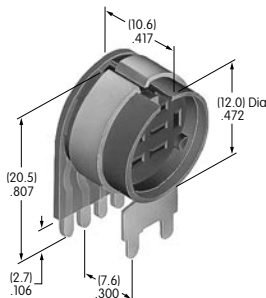

AT089
O-ring for YB Panel Seal
Nitrile butadiene rubber
Series: YB

AT077
Single Pole Right Angle PC Adaptor
Glass fiber reinforced polyamide
Series: KB

AT078
.315" Diameter Screw-on Cap
Polystyrene
Colors: A B C E F G H
Series: MB20 SCB WB