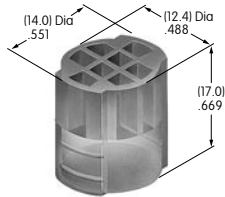

AT056
Dress Cap Nut
Brass with chrome plating
Series: M P S