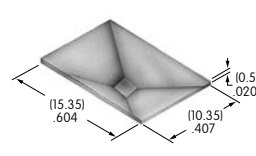

AT4118

Diffuser for AT4117 Rectangular Transparent Cap
Polycarbonate
Colors: B C D F
Series: UB