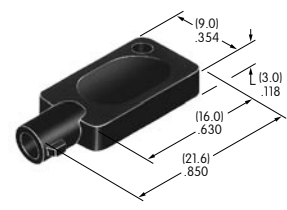

AT4094

Actuator Key
Polyacetal
Color: A
Series: SK