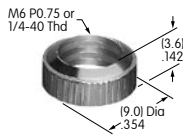

AT511 (M-metric H-inch)
Knurled Cap Nut
Brass with chrome plating
Series: EB M MB20 MB24 P