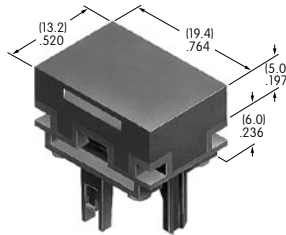

AT4026
Rectangular Solid Colored Cap
Polycarbonate
Colors: BJ CJ EJ FJ GJ
Series: LB