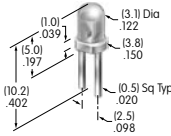

AT627
4-element LED
With Resistor; Volts: 5 12 24
Colors: C D F
Series: LB
T-1 Bi-pin