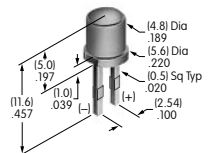

Color Codes: A Black B White C Red D Amber E Yellow F Green G Blue H Gray J Clear