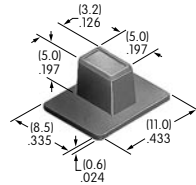

AT4065
Slide Cap
Polycarbonate
Cap Color: A
Window: C E F
Series: SS