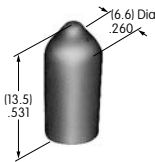

AT434
Bat Lever Cap
Polyvinyl chloride
Colors: A B C E F G
Series: M

AT435
Screw-on Cap
Brass with chrome plating
Series: SB265