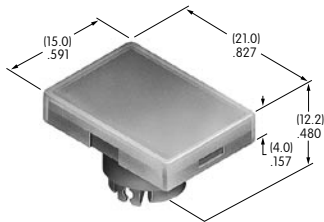

AT3006
Rectangular Cap for Bright LED & Bicolor
Polycarbonate
Colors: JB JC JD JF
Series: YB