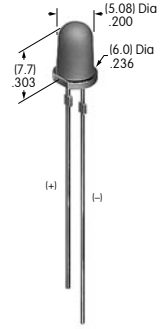

AT070
LED for AT208 Bezel
Colors: C F
Series: EB M MB24