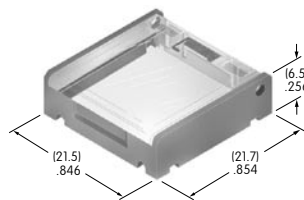

AT4143
End Barrier
Polyamide
Color: A
Series: UB2