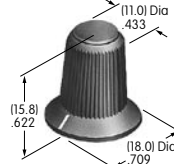

### AT4115

**Dust Cover**  
Lid: Polyvinyl chloride  
Base: Polyamide  
Series: YB