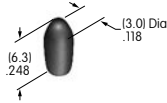

AT4064
.248" Bat Lever Cap
Polyvinyl chloride
Colors: A B C
Series: A B