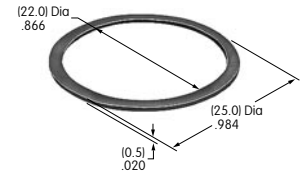

AT075
O-ring for LB Panel Seal
Nitrile butadiene rubber
Series: LB