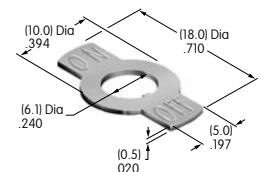

Color Codes: A Black B White C Red D Amber E Yellow F Green G Blue H Gray J Clear