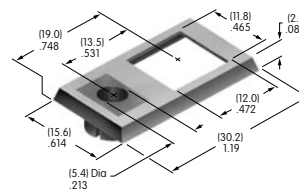

AT208
Bezel with AT070 LED
Polycarbonate
Color: A
Series: EB M MB24 MB25

AT209
ON-OFF Plate for 6mm
Threaded Bushing
Brass with nickel plating
Series: M P