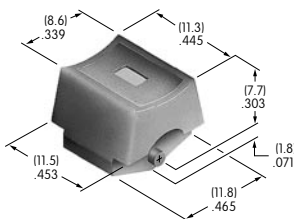

AT467
Short Paddle
Polyamide
Colors: A B C E F G H
Series: A B M