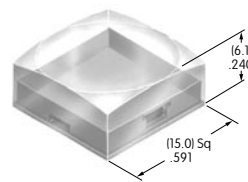

AT3074
Sculptured Cap for Illuminated
Polycarbonate
Colors: JB JC JD JF
Series: UB2