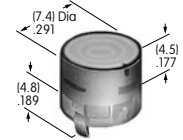

AT4034
Round Indicator Cap
Polycarbonate
Colors: JB
Series: HB