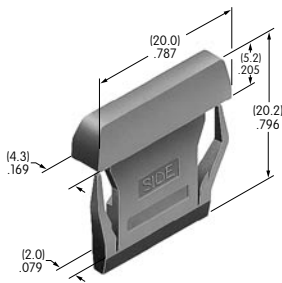

AT496
.295" Diameter Cap
Polyamide
Colors: A B C
Series: AB BB FB M2B MB24

AT497
End Barrier
Polyamide
Color: A
Series: LB