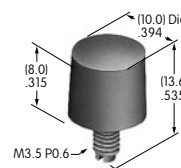

AT080
Screw Adaptor for AT452 & AT454
Brass
Series: MB20 SCB