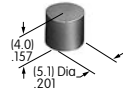

AT469
.260" Wide Rocker
Polyamide
Colors: A B C E F G H
Series: A

AT475
.201" Diameter Cap
Polyamide
Colors: A B C
Series: AB BB FB M2B MB24

AT476
Square Solid Colored Cap
Polycarbonate
Colors: BJ CJ EJ FJ GJ
Series: LB

AT477
Square Colored Insert Cap
Polycarbonate
Colors: JB JC JE JF JG
Series: LB

AT480
Square Spot Illuminated Cap
Polycarbonate
Cap Colors: A B C F
LED Colors: C D F CF
Series: LB

AT484
Square Nonilluminated Cap
Polycarbonate
Colors: A B C E F G H
Series: LB

AT485
Square Solid Colored Cap
Polycarbonate
Colors: A BB CB CC EB
FB FF GB GG
Series: KB

AT486
Round Solid Colored Cap
Polycarbonate
Colors: A BB CB CC EB
FB FF GB GG
Series: KB

AT487
Square Colored Insert Cap
Polycarbonate
Colors: JB JC JE JF JG
Series: KB

AT488
Round Colored Insert Cap
Polycarbonate
Colors: JB JC JE JF JG
Series: KB

AT489
Square Cap for LED
Polycarbonate
Colors: JB JC JD JF
Series: KB

AT490
Round Cap for LED
Polycarbonate
Colors: JB JC JD JF
Series: KB

Color Codes: A Black B White C Red D Amber E Yellow F Green G Blue H Gray J Clear