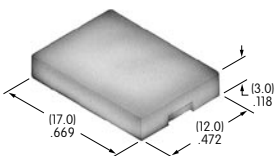

AT4116

Rectangular Opaque Cap for Nonilluminated
Polycarbonate
Colors: A B C E F G
Series: UB