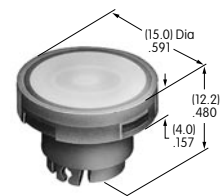

AT3069
Sculptured Cap with Alternating Legend for Illuminated
Polycarbonate
Cap Color: J
Series: UB2

AT3015
Round Cap for Super Bright LED
Polycarbonate
Colors: JB
Series: YB