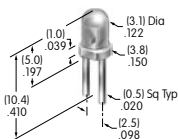

AT632
Single Element LED
Color: F
Series: KB LB YB
T-1 Bi-pin

AT633
Single Element LED
Colors: C D F
Series: HB
T-1 Bi-pin