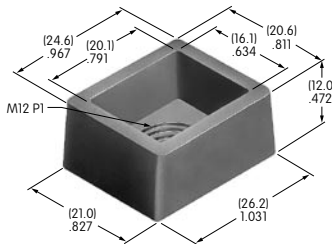

AT452
Rectangular Insert
Polycarbonate
Colors: A B C F G H
Series: MB20 SCB
Used with Screw Adaptor AT080

AT453
Rectangular Shroud
Polycarbonate
Colors: A B H
Series: MB20 SCB