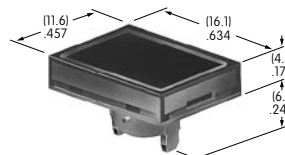

AT4022

Rectangular Colored Insert Cap
Polycarbonate
Cap Colors: JB JC JE JF JG
Series: KB