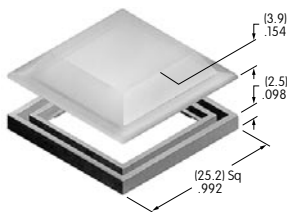

AT4145
Square Dust Cover
Lid: PVC
Gasket: Polyethylene
Series: UB2