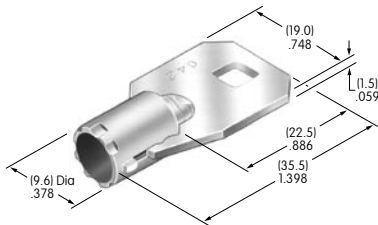

AT4152
Tubular Key
Brass with nickel plating
Series: CKL