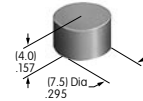

AT494
Protective Guard
Cover: Polycarbonate
Base: Polyamide
Series: KB

AT495
Dust Cover
Lid: Polyvinyl chloride
Base: Polyamide
Series: KB

AT496
.295" Diameter Cap
Polyamide
Colors: A B C
Series: AB BB FB M2B MB24

AT497
End Barrier
Polyamide
Color: A
Series: LB

AT498
Center Barrier
Polyamide
Color: A
Series: LB

AT499
Protective Guard for Square
Cover: Polycarbonate
Base: Polyamide
Series: LB

AT500s

AT501 (M-metric H-inch)
Knurled Face Nut
Brass with chrome plating
Series: D2 DB EB M MB20
MB24 MB25 P

AT503 (M-metric H-inch)
Hex Face Nut
Brass with chrome plating
Series: M P S SB WB WT

AT504M
Knurled Face Nut
Brass with chrome plating
Series: M P S SB WB WT

Color Codes: A Black B White C Red D Amber E Yellow F Green G Blue H Gray J Clear