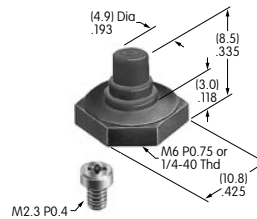

AT4052
Spot Illuminated Cap
Polycarbonate
Colors: AB
Series: HB

AT4041 (M-metric H-inch)
Splashproof Boot for Momentary
Silicone Rubber
Series: MB