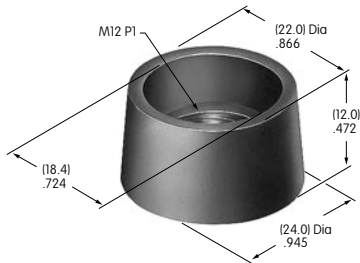

AT454
Round Insert
Polycarbonate
Colors: A B C F G H
Series: MB20 SCB
Used with Screw Adaptor AT080

AT455
Round Shroud
Polycarbonate
Colors: A B H
Series: MB20 SCB