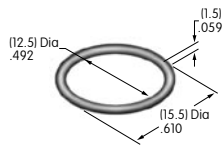

**AT537
O-ring**
Nitrile butadiene rubber
Series: S

**AT541
O-ring for Panel Seal
with AT4115**
Nitrile butadiene rubber
Series: YB