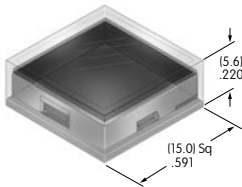

AT3070
Flat Cap with Alternating Legend for Illuminated
Polycarbonate
Cap Color: J
Series: UB2