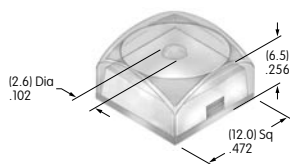

AT3086
12mm Home Key Cap with Lens/Diffuser
Polycarbonate
Colors: JB
Series: KP