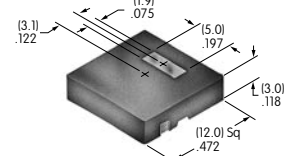

AT4119

Square Spot Illuminated Cap
Polycarbonate
Colors: AB
Series: UB