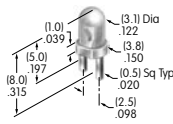

AT624
Single Element LED
Color: G
Series: HB
T-1 Bi-pin

AT625
Single Element LED
Color: G
Series: KB LB YB
T-1 Bi-pin