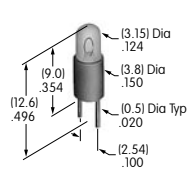

AT615
Neon Lamp
Volts: 110
Series: KB
T-1 Bi-pin