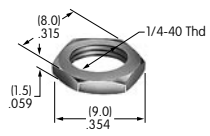

**AT507 (M-metric H-inch)**  
**Locking Ring**  
 Steel with zinc/chromate  
 Series: D2 DB EB M MB20  
 MB24 MB25 MR P

**AT508**  
**Internal Tooth Lockwasher**  
 Steel with zinc/chromate  
 Series: M P S SB SK  
 TL WB WT

**AT509**  
**Internal Tooth Lockwasher**  
 Steel with zinc/chromate  
 Series: D2 DB EB FR01 M  
 MR P S SB MB25

**AT511 (M-metric H-inch)**  
**Knurled Cap Nut**  
 Brass with chrome plating  
 Series: EB M MB20 MB24 P

**AT512 (M-metric H-inch)**  
**Conical Nut**  
 Brass with chrome plating  
 Series: EB MB20

**AT512C (M-metric H-inch)**  
**Conical Nut**  
 Brass with chrome plating  
 Series: EB MB20

**AT513H**  
**Hex Nut**  
 Brass with nickel plating  
 Series: M MB20 MB24