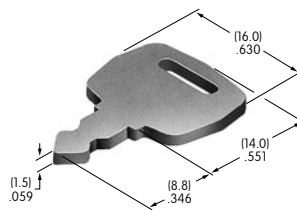

AT4079
Actuator Key
Brass alloy with bright nickel plating
Series: SK