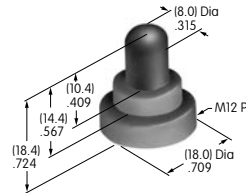

AT402S
Splashproof Boot
Silicon rubber
Color: A
Series: M