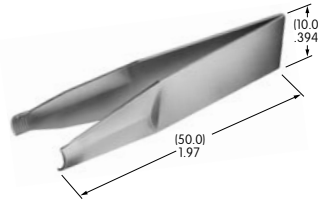

AT200s

AT201
ON-OFF Plate for
12mm Threaded Bushing
Brass with nickel plating
Series: M P S

AT202
ON-OFF Plate for
12mm Threaded Bushing
Aluminum
Colors: Red & black enamel
Series: M P S

AT204
Bezel
Polycarbonate
Colors: A B C D E F G H
Series: MLW

AT206
Bezel
Polycarbonate
Colors: A B C D E F G H
Series: LW

AT207
Bezel
Polycarbonate
Colors: A B C E F G H
Series: EB MB24 MB25

AT208
Bezel with AT070 LED
Polycarbonate
Color: A
Series: EB M MB24 MB25

AT209
ON-OFF Plate for 6mm
Threaded Bushing
Brass with nickel plating
Series: M P

Color Codes: A Black B White C Red D Amber E Yellow F Green G Blue H Gray J Clear