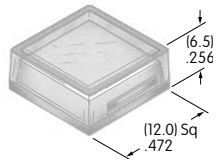

AT3084
15mm Flat Cap with Lens/Diffuser
Polycarbonate
Colors: JB
Series: KP