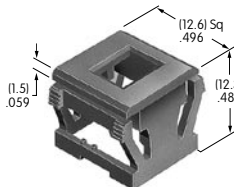

AT531
Panel Mount for Single or Double Pole
Polyamide & polyacetel
Colors: A B C E F G H
Series: A AB