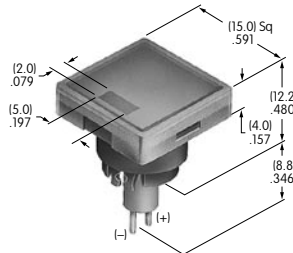

AT3010
Square Spot Illuminated Cap with Built-in LED
Polycarbonate
Cap Colors: JA JB JC JE JF
LED Colors: C D F CF
Volts: 2 5 12 24
Series: YB