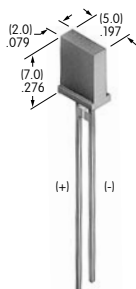

AT618
Single Element LED
Colors: C E F
Used for AT213 Bezel