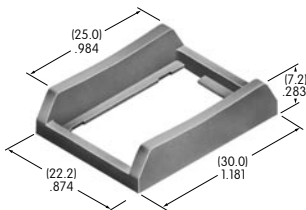

AT217
Barrier
Polyamide
Colors: A B H
Series: JWM