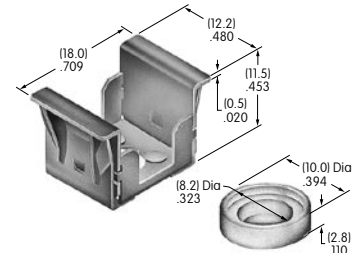

AT529
Mounter for Square Cap
Stainless steel frame
GFR PBT spacer
Series: EB