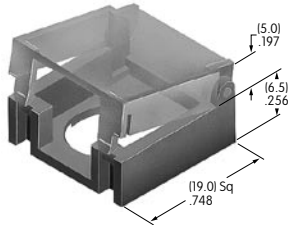

AT494
Protective Guard
Cover: Polycarbonate
Base: Polyamide
Series: KB