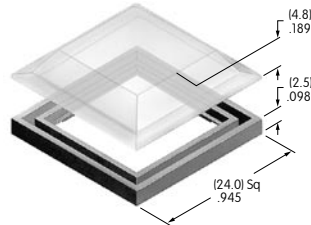

AT4000s

AT4001

Square Dust Cover
Lid: Polyvinyl chloride
Gasket: Polyethylene
Series: LB UB