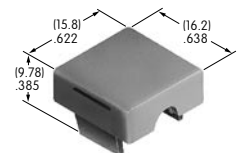

AT429
Indicator Cap
Polycarbonate
Colors: B C D E F G
Series: P01