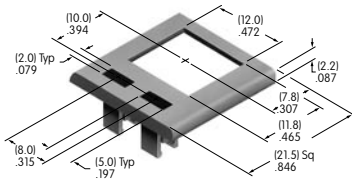

AT213
Bezel with 2 AT618 LEDs
Polycarbonate
Color: A
Series: EB M MB24 MB25