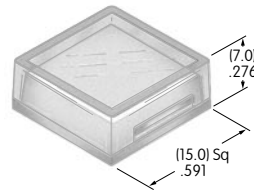

AT3085
17.4mm Flat Cap with Lens/Diffuser
Polycarbonate
Colors: JB
Series: KP