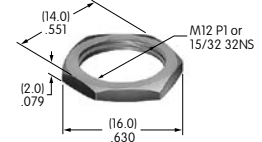

**AT513M**  
**Hex Nut**  
 Brass with nickel plating  
 Series: B D2 DB EB FR01 M  
 MB20 MB25 MR P

**AT515 (M-metric H-inch)**  
**Locking Ring for D Flat Bushing**  
 Steel with zinc/chromate  
 Series: FR01 M MB24

**AT526**  
**Hex Mounting Nut**  
 Steel with nickel plating  
 Series: HS PS TS

**AT527 (M-metric H-inch)**  
**Hex Mounting Nut**  
 Steel with nickel plating  
 Series: M P S SB SK TL

**AT527MA**  
**Black Hex Face Nut**  
 Steel with black chrome plating  
 Series: TL