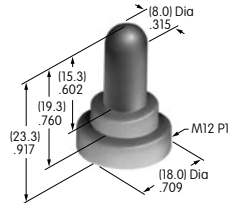

AT402
Splashproof Boot
Silicon rubber for A C E F
Ethylene propylene rubber for H
Colors: A C E F H
Series: M P S