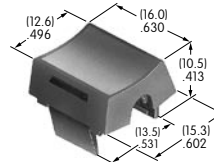

AT442
.394" Diameter Snap-on Cap
Polycarbonate
Colors: A B C E F G H
Series: DB EB M2B MB20 MB25