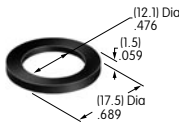

AT401A for Oil Resistance
Boot Material: Black nitrile butadiene rubber

AT401H for Dust & Ozone Resistance
Boot Material: Gray ethylene propylene rubber

AT401S for Flexibility, Resilience, and Tensile Strength over Wide Temperature Range
Boot Material: Black silicone rubber

AT401P
O-ring
Natural rubber
Color: A
Series: M MB20 TL WB WT