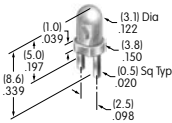

AT629
Single Element LED
Color: B
Series: HB
T-1 Bi-pin