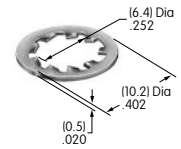

AT509
Internal Tooth Lockwasher
Steel with zinc/chromate
Series: D2 DB EB FR01 M
MR P S SB MB25