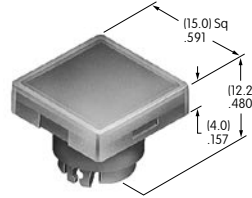

AT3004
Square Cap for Bright LED & Bicolor
Polycarbonate
Colors: JB JC JD JF
Series: YB