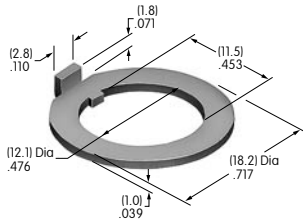

AT506M
Locking Ring
Steel with zinc/chromate
Series: M MB20 P SB