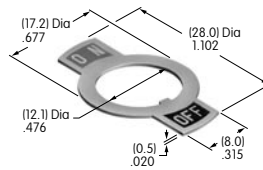

AT214
ON-OFF Plate for 12mm
Threaded Bushing
Aluminum
Colors: Red & black ink
Series: M P S