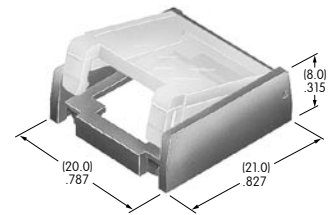

AT499
Protective Guard for Square
Cover: Polycarbonate
Base: Polyamide
Series: LB