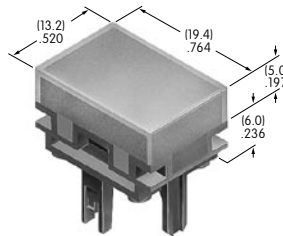

AT4177
Rectangular Cap for Bright LED
Polycarbonate
Colors: JB JC JD JF
Series: LB