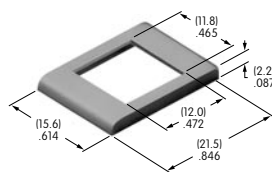

AT200s

AT201
ON-OFF Plate for
12mm Threaded Bushing
Brass with nickel plating
Series: M P S

AT202
ON-OFF Plate for
12mm Threaded Bushing
Aluminum
Colors: Red & black enamel
Series: M P S

AT204
Bezel
Polycarbonate
Colors: A B C D E F G H
Series: MLW

AT206
Bezel
Polycarbonate
Colors: A B C D E F G H
Series: LW

AT207
Bezel
Polycarbonate
Colors: A B C E F G H
Series: EB MB24 MB25

AT208
Bezel with AT070 LED
Polycarbonate
Color: A
Series: EB M MB24 MB25

AT209
ON-OFF Plate for 6mm
Threaded Bushing
Brass with nickel plating
Series: M P

Color Codes: A Black B White C Red D Amber E Yellow F Green G Blue H Gray J Clear