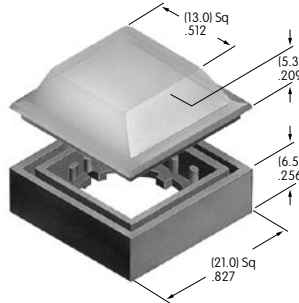

AT495
Dust Cover
Lid: Polyvinyl chloride
Base: Polyamide
Series: KB