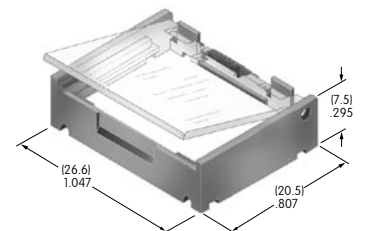

AT4172
Spring Loaded
Protective Guard
Cover: Polycarbonate
Base: Polyamide
Coil spring: Stainless steel
Series: LB UB