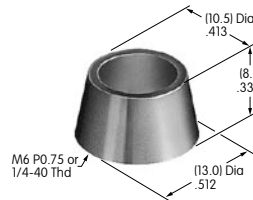

AT512 (M-metric H-inch)
Conical Nut
Brass with chrome plating
Series: EB MB20