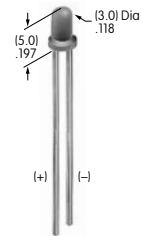

AT600s

AT602
Incandescent Lamp
Volts: 6 12 18 24 28
Series: LW MLW
T-1 1/2 Pilot Slide Base

AT602N
Neon Lamp
Volts: 110
Series: LW MLW
T-1 1/2 Pilot Slide Base

AT607
Incandescent Lamp
Volts: 5 12
Series: LB
T-1 Bi-pin

AT607N
Neon Lamp
Volts: 110
Series: LB
T-1 Bi-pin

AT611
Incandescent Lamp
Volts: 5 12
Series: KB YB
T-1 Bi-pin

AT615
Neon Lamp
Volts: 110
Series: KB
T-1 Bi-pin

AT617
Single Element LED
Colors: C E F
Used for AT212 Bezel

AT618
Single Element LED
Colors: C E F
Used for AT213 Bezel

AT621
6-element Bicolor LED
Colors: CF
Series: YB
T-1 1/2 Bi-pin

AT622
Double Element LED
Colors: C E F
Series: MLW
T-1 3/4 Pilot Slide Base

Color: Red

Colors: Yellow Green

Color Codes: A Black B White C Red D Amber E Yellow F Green G Blue H Gray J Clear