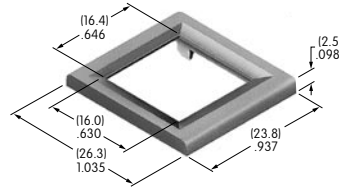

AT9000s

AT9201

Bezel

Polycarbonate

Colors: A B C D E F G H

Series: MLW