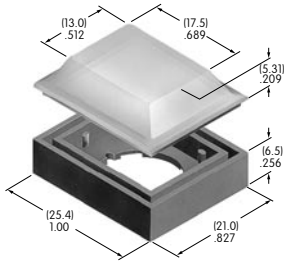

AT4025
Rectangular Dust Cover
Lid: Polyvinyl chloride
Base: Polyamide
Series: KB