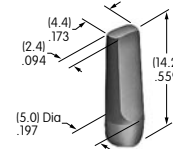

AT468
Long Paddle
Polyamide
Colors: A B C E F G H
Series: A B M