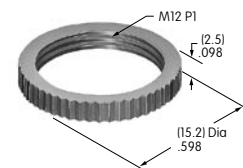

Color Codes: A Black B White C Red D Amber E Yellow F Green G Blue H Gray J Clear