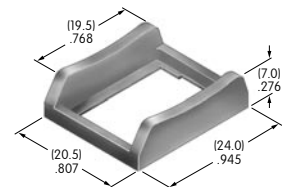

AT219
Barrier
Polyamide
Color: A
Series: JWS