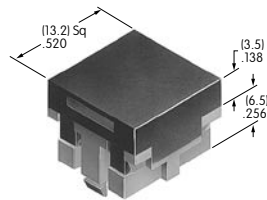

AT485
Square Solid Colored Cap
Polycarbonate
Colors: A BB CB CC EB
FB FF GB GG
Series: KB