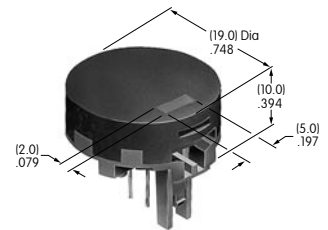

AT4016

Round Spot Illuminated Cap
Polycarbonate
Cap Colors: A B C F
LED Colors: C D F CF
Series: LB