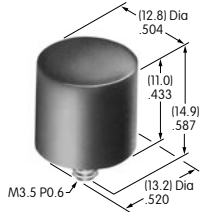

AT414
.520" Diameter
Screw-on Cap
PBT
Colors: A B C D E F G H
Series: MB20 SB SCB WB