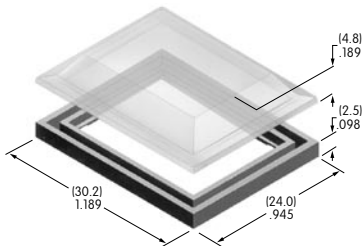

AT4011

Rectangular Dust Cover
Lid: Polyvinyl chloride
Gasket: Polyethylene
Series: LB UB

AT4012

Round Solid Colored Cap
Polycarbonate
Colors: BJ CJ EJ FJ GJ
Series: LB