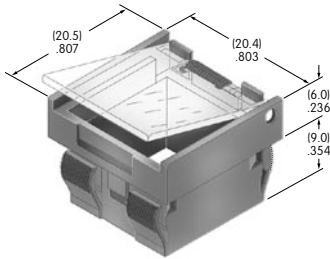

AT4173
Spring Loaded Protective Guard
Cover: Polycarbonate
Base: Polyamide
Coil spring: Stainless steel
Series: UB