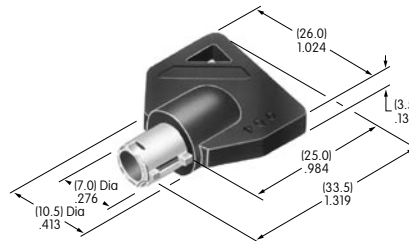

AT4146
Tubular Key
Brass with nickel plating
ABS handle
Color: A
Series: CKM