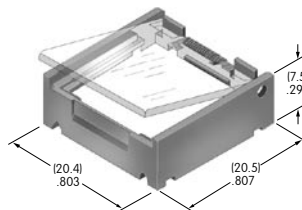

AT4171
Spring Loaded
Protective Guard
Cover: Polycarbonate
Base: Polyamide
Coil spring: Stainless steel
Series: LB UB