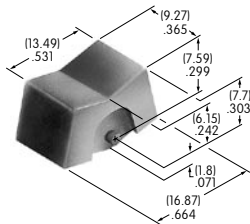

AT4148
.365" Wide Rocker
Polyamide
Colors: A B C E F G H
Series: M M2T P

AT4149
.365" Wide Paddle
Polyamide
Colors: A B C E F G H
Series: M M2T P