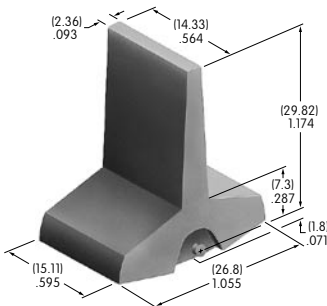

AT4157
.595" Wide Paddle
Polyamide
Colors: A B C E F G H
Series: M P

AT4158
Square Cap for Bright LED
Polycarbonate
Colors: JC JD JF
Series: KB

AT4159
Rectangular Cap for Bright LED
Polycarbonate
Colors: JC JD JF
Series: KB