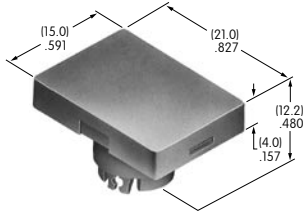

## AT3000s

**AT3001**  
**Square Solid Cap**  
 Polycarbonate  
 Colors: BB CB EB FB GB  
 Series: YB

**AT3002**  
**Round Solid Cap**  
 Polycarbonate  
 Colors: BB CB EB FB GB  
 Series: YB

**AT3003**  
**Rectangular Solid Cap**  
 Polycarbonate  
 Colors: BB CB EB FB GB  
 Series: YB