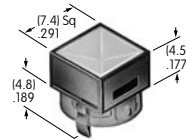

AT4033
Square Indicator Cap
Polycarbonate
Colors: JB
Series: HB