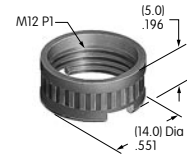

AT062
.250" Wide Rocker
Polyamide
Colors: A B C
Series: A