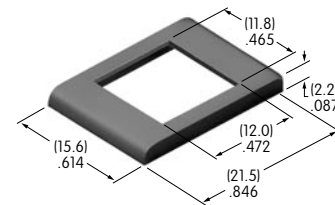

AT2100s

AT2107
Bezel
Polyamide
Colors: A B C E F G H
Series: M M2100