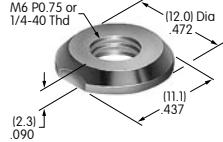

**AT532T (M-metric H-inch)  
Threaded Through Dress Nut**  
Brass with nickel plating  
Series: EB M MB20 MB24 P

**AT533T (M-metric H-inch)  
Threaded Through Dress Nut**  
Brass with nickel plating  
Series: EB M MB20 MB24 P