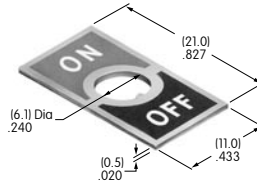

AT211
ON-OFF Plate for 6mm
Threaded Bushing
Aluminum
Colors: Red & black enamel
Series: M P