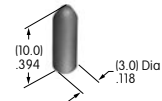

AT4000s

AT4001

Square Dust Cover
Lid: Polyvinyl chloride
Gasket: Polyethylene
Series: LB UB

AT4002

Round Dust Cover
Lid: Polyvinyl chloride
Gasket: Polyethylene
Series: LB

AT4003

.394" Bat Lever Cap
Polyvinyl chloride
Colors: A B C
Series: A B

AT4011

Rectangular Dust Cover
Lid: Polyvinyl chloride
Gasket: Polyethylene
Series: LB UB

AT4012

Round Solid Colored Cap
Polycarbonate
Colors: BJ CJ EJ FJ GJ
Series: LB

AT4013

Round Colored Insert Cap
Polycarbonate
Colors: JB JC JE JF JG
Series: LB

AT4016

Round Spot Illuminated Cap
Polycarbonate
Cap Colors: A B C F
LED Colors: C D F CF
Series: LB

AT4017

Round Nonilluminated Cap
Polycarbonate
Colors: A B C E F G H
Series: LB

AT4021

Rectangular Solid Colored Cap
Polycarbonate
Colors: A BB CB CC EB
FB FF GB GG
Series: KB

AT4022

Rectangular Colored Insert Cap
Polycarbonate
Cap Colors: JB JC JE JF JG
Series: KB

AT4024

Protective Guard
Cover: Polycarbonate
Base: Polyamide
Series: KB

Color Codes: A Black B White C Red D Amber E Yellow F Green G Blue H Gray J Clear