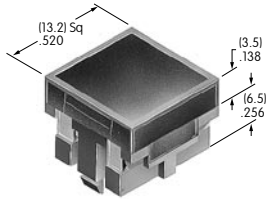

AT4162
Square Cap
for Bright LED
Polycarbonate
Colors: JB JC JD JF
Series: LB

AT4163
Rectangular Cap
for Bright LED
Polycarbonate
Colors: JB JC JD JF
Series: LB