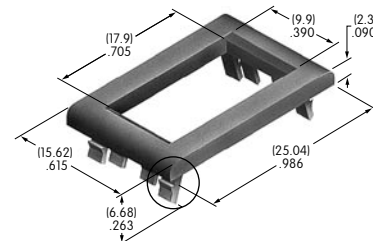

AT062
.250" Wide Rocker
Polyamide
Colors: A B C
Series: A

AT063
Gasket
Nitrile butadiene rubber
Color: A
Series: B Threaded Bushing

AT064-1
Panel Frame for Rocker & Paddle .365" Wide
Polyamide
Color: A
Series: M

AT064-2
Panel Frame for Rocker & Paddle .365" Wide
Polyamide
Color: A
Series: M