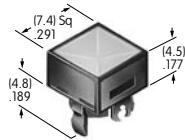

AT4031
Square Cap for Bright & Super Bright LED
Polycarbonate
Colors: JB
Series: HB