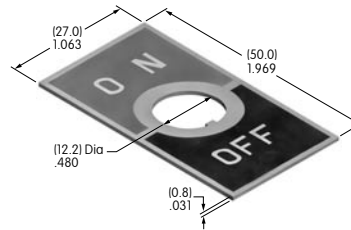

## AT200s

**AT201**  
ON-OFF Plate for  
12mm Threaded Bushing  
Brass with nickel plating  
Series: M P S

**AT202**  
ON-OFF Plate for  
12mm Threaded Bushing  
Aluminum  
Colors: Red & black enamel  
Series: M P S