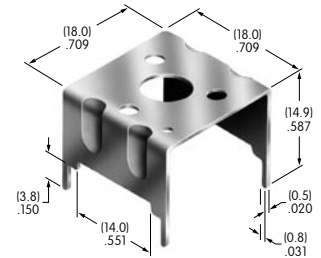

**AT532T (M-metric H-inch)
Threaded Through Dress Nut**
Brass with nickel plating
Series: EB M MB20 MB24 P

**AT533T (M-metric H-inch)
Threaded Through Dress Nut**
Brass with nickel plating
Series: EB M MB20 MB24 P

**AT535
Rubber Ring for
MR Panel Seal**
Nitrile butadiene rubber
Series: MRK

**AT536
Hex Nut**
Brass with nickel plating
Series: FB

**AT537
O-ring**
Nitrile butadiene rubber
Series: S

**AT541
O-ring for Panel Seal
with AT4115**
Nitrile butadiene rubber
Series: YB

**AT542
Coupler**
PBT
Series: IS

**AT543
Support Bracket**
Steel with tin plating
Series: MRK

**AT546
Mounting Bracket
for Block Mounting**
Phosphor bronze with tin plating
Series: GB2

**AT547
Mounter for AT4140**
Polyamide
Color: A
Series: JB

**AT548
Panel Mount Housing**
Polyamide
Series: IS

Color Codes: A Black B White C Red D Amber E Yellow F Green G Blue H Gray J Clear