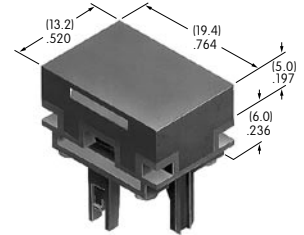

AT4030
Rectangular Nonilluminated Cap
Polycarbonate
Colors: A B C E F G H
Series: LB