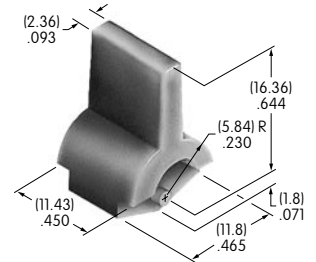

**AT4149**  
**.365" Wide Paddle**  
 Polyamide  
 Colors: A B C E F G H  
 Series: M M2T P

**AT4150**  
**.450" Wide Rocker**  
 Polyamide  
 Colors: A B C E F G H  
 Series: M M2T

**AT4151**  
**.450" Wide Paddle**  
 Polyamide  
 Colors: A B C E F G H  
 Series: M M2T