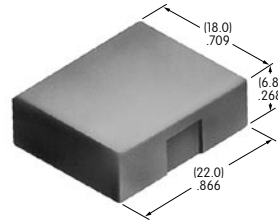

AT3070
Flat Cap with Alternating Legend for Illuminated
Polycarbonate
Cap Color: J
Series: UB2

AT3073
Sculptured Cap for Nonilluminated
Polycarbonate
Colors: JA JB JC JD JF
Series: UB2

AT3074
Sculptured Cap for Illuminated
Polycarbonate
Colors: JB JC JD JF
Series: UB2

AT3075
Beveled Cap for Illuminated
Polycarbonate
Colors: B C D F
Series: UB2

AT3076
Flat Cap for Illuminated with Lens/Diffuser
Polycarbonate
Colors: JB JC JD JF
Series: UB2

AT3077
Beveled Cap for Nonilluminated
Polycarbonate
Colors: A B C D F
Series: UB2

AT3078
12mm Sculptured Cap with Lens/Diffuser
Polycarbonate
Colors: JB
Series: KP

Color Codes: A Black B White C Red D Amber E Yellow F Green G Blue H Gray J Clear