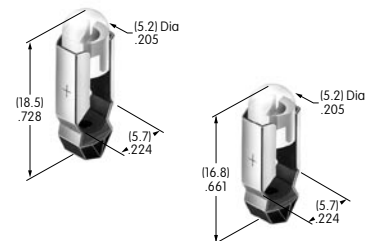

AT621
6-element Bicolor LED
Colors: CF
Series: YB
T-1 1/2 Bi-pin

AT622
Double Element LED
Colors: C E F
Series: MLW
T-1 3/4 Pilot Slide Base