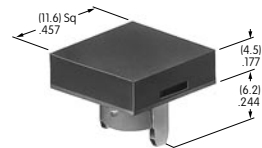

AT486
Round Solid Colored Cap
Polycarbonate
Colors: A BB CB CC EB
FB FF GB GG
Series: KB