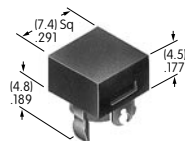

AT4043
Splashproof Boot
Silicone Rubber
Series: MB SB WB

AT4035
Square Nonilluminated Cap
Polycarbonate
Colors: A B C E F G
Series: HB