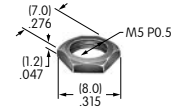

**AT532T (M-metric H-inch)
Threaded Through Dress Nut**
Brass with nickel plating
Series: EB M MB20 MB24 P

**AT533T (M-metric H-inch)
Threaded Through Dress Nut**
Brass with nickel plating
Series: EB M MB20 MB24 P

**AT535
Rubber Ring for
MR Panel Seal**
Nitrile butadiene rubber
Series: MRK

**AT536
Hex Nut**
Brass with nickel plating
Series: FB

**AT537
O-ring**
Nitrile butadiene rubber
Series: S

**AT541
O-ring for Panel Seal
with AT4115**
Nitrile butadiene rubber
Series: YB

**AT542
Coupler**
PBT
Series: IS

**AT543
Support Bracket**
Steel with tin plating
Series: MRK

**AT546
Mounting Bracket
for Block Mounting**
Phosphor bronze with tin plating
Series: GB2

**AT547
Mounter for AT4140**
Polyamide
Color: A
Series: JB

**AT548
Panel Mount Housing**
Polyamide
Series: IS

Color Codes: A Black B White C Red D Amber E Yellow F Green G Blue H Gray J Clear