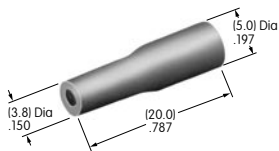

AT110
Socket Wrench
Brass
Series: HB

AT107
Lamp Extractor
Polyvinyl chloride
Series: KB LW MLW YB