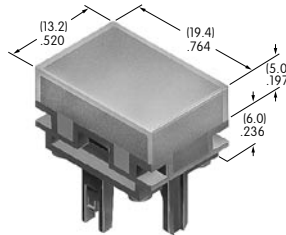

AT4027
Rectangular Colored Insert Cap
Polycarbonate
Colors: JB JC JE JF JG
Series: LB