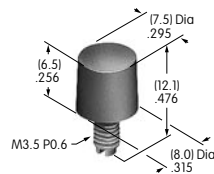

AT092
Knurled Mounting Nut
Polyphenylene oxide
Series: YB

AT079
.394" Diameter Screw-on Cap
Polystyrene
Colors: A B C E F G H
Series: MB20 SCB WB