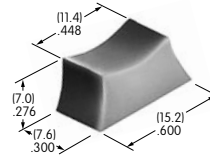

AT065-1
Panel Frame for Rocker & Paddle .450" Wide
Polyamide
Color: A
Series: M

AT065-2
Panel Frame for Rocker & Paddle .450" Wide
Polyamide
Color: A
Series: M

AT066
.300" Wide Rocker
Polyamide
Color: A B C
Series: A

AT070
LED for AT208 Bezel
Colors: C F
Series: EB M MB24

AT065-1 accommodates
panel thickness
1.2 ~ 2.3mm
(.047 ~ .090")

AT065-2 accommodates
panel thickness
1.57 ~ 3.18mm
(.062 ~ .125")

AT073
Mounting Nut
Brass with nickel plating
Series: HB

AT074
Mounting Nut for LB Panel Seal
Brass with chromate
Series: LB

AT075
O-ring for LB Panel Seal
Nitrile butadiene rubber
Series: LB

AT077
Single Pole Right Angle PC Adaptor
Glass fiber reinforced polyamide
Series: KB

AT078
.315" Diameter Screw-on Cap
Polystyrene
Colors: A B C E F G H
Series: MB20 SCB WB

AT079
.394" Diameter Screw-on Cap
Polystyrene
Colors: A B C E F G H
Series: MB20 SCB WB

AT080
Screw Adaptor for AT452 & AT454
Brass
Series: MB20 SCB

Color Codes: A Black B White C Red D Amber E Yellow F Green G Blue H Gray J Clear