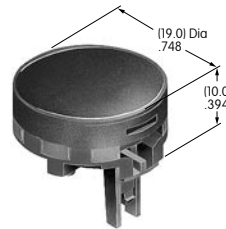

AT4165
Round Cap
for Bright LED
Polycarbonate
Colors: JB JC JD JF
Series: LB Panel Seal