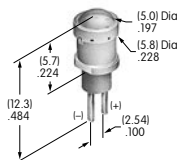

AT621
6-element Bicolor LED
Colors: CF
Series: YB
T-1 1/2 Bi-pin