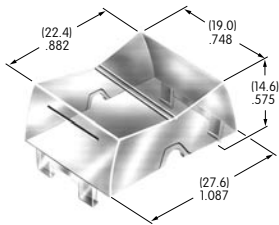

AT416
Lamp Cover for AT602
Silicon rubber
Colors: C D F
Series: LW

AT420
Rocker
Polycarbonate
Colors: B J
Series: LW