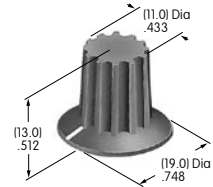

AT433
Knob for Miniature Rotaries
Polyacetal
Color: A
Series: FR MR