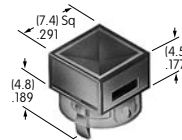

AT4169
Round Indicator Cap
for Bright LED
Polycarbonate
Colors: CB DB FB
Series: HB