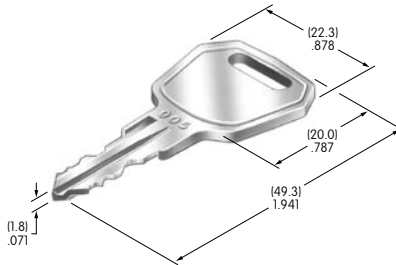

AT4153
Flat Key
Brass with chrome plating
Series: CKL

AT4156
.595" Wide Rocker
Polyamide
Colors: A B C E F G H
Series: M P