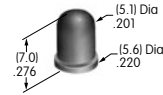

AT416
Lamp Cover for AT602
Silicon rubber
Colors: C D F
Series: LW