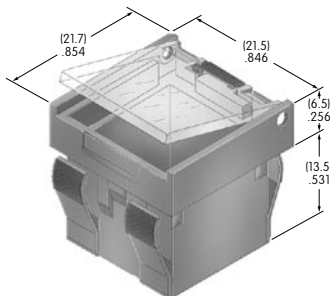

AT4166
Square Cap
for Bright LED
Polycarbonate
Colors: CB DB FB
Series: HB

AT4167
Round Cap
for Bright LED
Polycarbonate
Colors: CB DB FB
Series: HB

AT4168
Square Indicator Cap
for Bright LED
Polycarbonate
Colors: CB DB FB
Series: HB

AT4169
Round Indicator Cap
for Bright LED
Polycarbonate
Colors: CB DB FB
Series: HB

AT4170
Spring Loaded
Protective Guard
Cover: Polycarbonate
Base: Polyamide
Coil spring: Stainless steel
Series: UB2