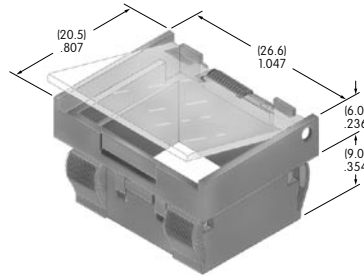

AT4174
Spring Loaded Protective Guard
Cover: Polycarbonate
Base: Polyamide
Coil spring: Stainless steel
Series: UB