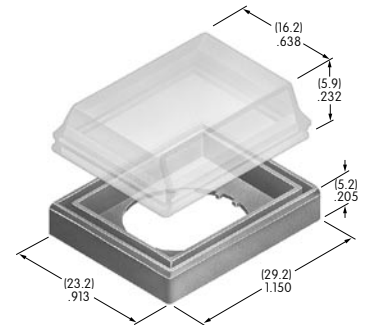

### AT4115

**Dust Cover**  
Lid: Polyvinyl chloride  
Base: Polyamide  
Series: YB