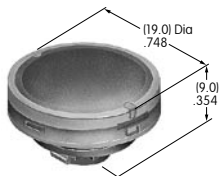

AT4179
Round Cap for Bright LED
Polycarbonate
Colors: JB JC JD JF
Series: LB Panel Seal