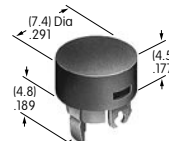

AT4051
Spot Illuminated Cap
Polycarbonate
Colors: AB
Series: KB

AT4036
Round Nonilluminated Cap
Polycarbonate
Colors: B C E F G
Series: HB