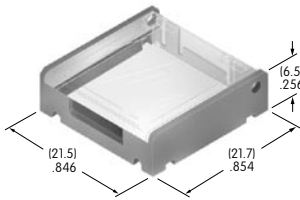

AT4141
Protective Guard
Cover: Polycarbonate
Base: GFR polyamide
Series: UB2

AT4142
Spring Loaded Protective Guard
Cover: Polycarbonate
Base: GFR polyamide
Coil spring: Stainless steel
Series: UB2