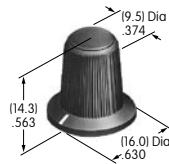

AT4100s

AT4103

Small Color Tipped Knob
Polyester with polyamide tip
Base Color: A
Tip Colors: A B C E F G H
Series: FR MR