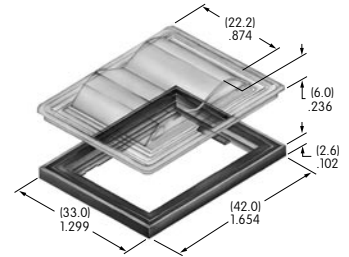

AT4126
Dust Cover
Polyvinyl chloride & polyamide
Color: A
Series: JWJ