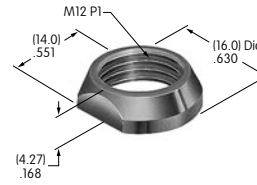

AT057
Mounting Nut
Brass with nickel plating
Series: KB