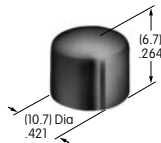

AT438
Design Rocker
Polycarbonate
Colors: B C D F G
Series: MLW