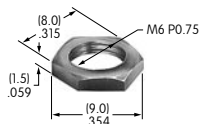

AT513M
Hex Nut
Brass with nickel plating
Series: B D2 DB EB FR01 M
MB20 MB25 MR P