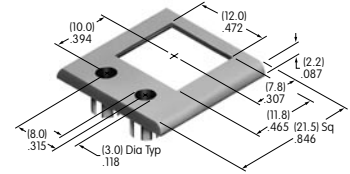

AT212
Bezel with 2 AT617 LEDs
Polycarbonate
Color: A
Series: EB M MB24 MB25