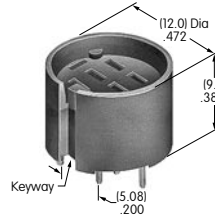

AT702
Double Pole
Straight PC Adaptor
Glass fiber reinforced polyamide
Series: KB