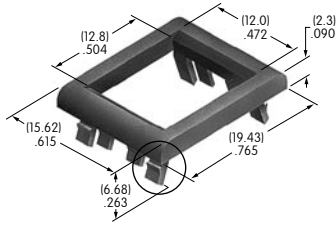

AT065-1
Panel Frame for Rocker & Paddle .450" Wide
Polyamide
Color: A
Series: M

AT065-2
Panel Frame for Rocker & Paddle .450" Wide
Polyamide
Color: A
Series: M

AT066
.300" Wide Rocker
Polyamide
Color: A B C
Series: A