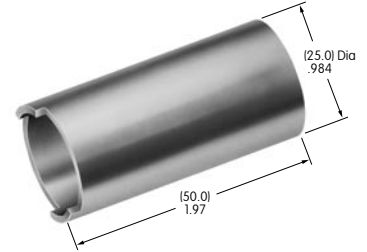

## AT200s

**AT201**  
ON-OFF Plate for  
12mm Threaded Bushing  
Brass with nickel plating  
Series: M P S

**AT202**  
ON-OFF Plate for  
12mm Threaded Bushing  
Aluminum  
Colors: Red & black enamel  
Series: M P S