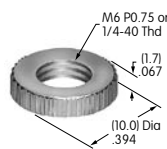

## AT500s

**AT501 (M-metric H-inch)**  
**Knurled Face Nut**  
 Brass with chrome plating  
 Series: D2 DB EB M MB20  
 MB24 MB25 P

**AT503 (M-metric H-inch)**  
**Hex Face Nut**  
 Brass with chrome plating  
 Series: M P S SB WB WT