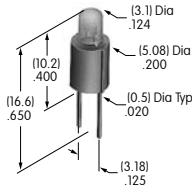

AT607N
Neon Lamp
Volts: 110
Series: LB
T-1 Bi-pin

AT611
Incandescent Lamp
Volts: 5 12
Series: KB YB
T-1 Bi-pin