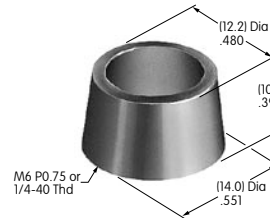

**AT509**  
**Internal Tooth Lockwasher**  
 Steel with zinc/chromate  
 Series: D2 DB EB FR01 M  
 MR P S SB MB25

**AT511 (M-metric H-inch)**  
**Knurled Cap Nut**  
 Brass with chrome plating  
 Series: EB M MB20 MB24 P

**AT512 (M-metric H-inch)**  
**Conical Nut**  
 Brass with chrome plating  
 Series: EB MB20

**AT512C (M-metric H-inch)**  
**Conical Nut**  
 Brass with chrome plating  
 Series: EB MB20

**AT513H**  
**Hex Nut**  
 Brass with nickel plating  
 Series: M MB20 MB24