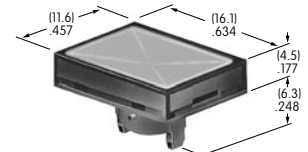

Color Codes: A Black B White C Red D Amber E Yellow F Green G Blue H Gray J Clear