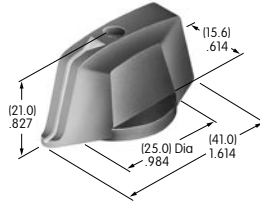

AT432
Small Rotary Knob
Phenolic resin
Color: A
Series: HS PS TS