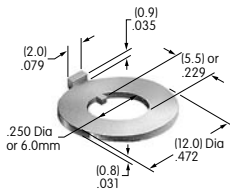

**AT507 (M-metric H-inch)**  
**Locking Ring**  
 Steel with zinc/chromate  
 Series: D2 DB EB M MB20  
 MB24 MB25 MR P

**AT508**  
**Internal Tooth Lockwasher**  
 Steel with zinc/chromate  
 Series: M P S SB SK  
 TL WB WT