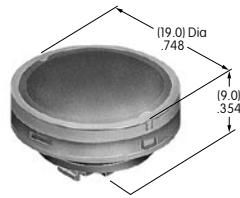

AT4057
Protective Guard
Polycarbonate
Series: LB