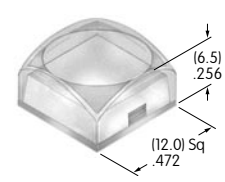

AT3078
12mm Sculptured Cap with Lens/Diffuser
Polycarbonate
Colors: JB
Series: KP

Color Codes: A Black B White C Red D Amber E Yellow F Green G Blue H Gray J Clear