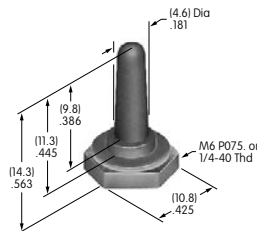

AT427
Cap for Locking Lever (code L)
Brass with bright nickel plating
Brushed or colored aluminum
Colors: A C G H
Series: D2 M

AT428 (M-metric H-inch)
Splashproof Boot
Silicone rubber
Color: A
Series: M P