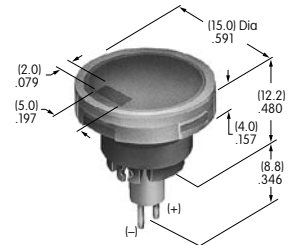

AT3011
Round Spot Illuminated Cap with Built-in LED
Polycarbonate
Cap Colors: JA JB JC JE JF
LED Colors: C D F CF
Volts: 2 5 12 24
Series: YB