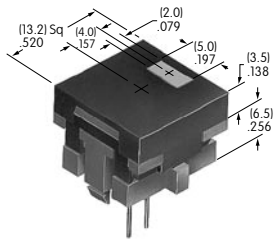

AT480
Square Spot Illuminated Cap
Polycarbonate
Cap Colors: A B C F
LED Colors: C D F CF
Series: LB

AT484
Square Nonilluminated Cap
Polycarbonate
Colors: A B C E F G H
Series: LB