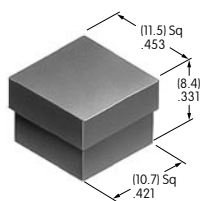

AT465
.453" Square Cap
Polycarbonate
Colors: A B C E F G H
Series: EB MB24 MB25