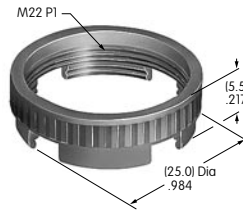

AT065-2 accommodates  
 panel thickness  
 1.57 ~ 3.18mm  
 (.062 ~ .125")

**AT073**  
**Mounting Nut**  
 Brass with nickel plating  
 Series: HB

**AT074**  
**Mounting Nut for LB Panel Seal**  
 Brass with chromate  
 Series: LB