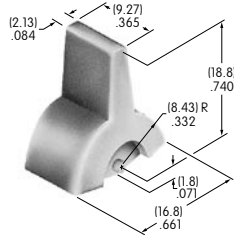

**AT4149**  
**.365" Wide Paddle**  
 Polyamide  
 Colors: A B C E F G H  
 Series: M M2T P

**AT4150**  
**.450" Wide Rocker**  
 Polyamide  
 Colors: A B C E F G H  
 Series: M M2T

**AT4151**  
**.450" Wide Paddle**  
 Polyamide  
 Colors: A B C E F G H  
 Series: M M2T