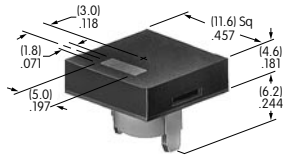

AT4055
Round Colored Insert Cap
Polycarbonate
Colors: JB JC JE JF JG
Series: LB Panel Seal

AT4057
Protective Guard
Polycarbonate
Series: LB

AT4058
Sculptured Cap
Polyamide
Colors: A B C E F G H
Series: JB

AT4059
Flat Cap
Polycarbonate
Colors: A B C E F G H
Series: JB

AT4060
Clear Cap with Colored Diffuser
Polycarbonate
Colors: JB JC JE JF
Series: JB

AT4062
Rocker
Polyamide
Colors: A B C
Series: G

AT4063
.157" Diameter Slip-on Cap
Polyamide
Colors: A B C
Series: GB G3B

Color Codes: A Black B White C Red D Amber E Yellow F Green G Blue H Gray J Clear