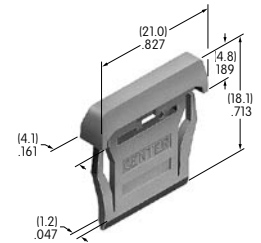

AT4135
Frosted Cap with White Base
Polycarbonate
Colors: B C E F
Series: JB

AT4137
Rectangular Cap
PBT
Colors: A B C
Series: GB2

AT4139
Square Flat Cap
Polycarbonate
Colors: A B C H
Series: JB

AT4140
Cap for Mounter AT547
Polycarbonate
Colors: A B C H
Series: JB

AT4141
Protective Guard
Cover: Polycarbonate
Base: GFR polyamide
Series: UB2

AT4142
Spring Loaded Protective Guard
Cover: Polycarbonate
Base: GFR polyamide
Coil spring: Stainless steel
Series: UB2

AT4143
End Barrier
Polyamide
Color: A
Series: UB2

AT4144
Center Barrier
Polyamide
Color: A
Series: UB2

AT4145
Square Dust Cover
Lid: PVC
Gasket: Polyethylene
Series: UB2

AT4146
Tubular Key
Brass with nickel plating
ABS handle
Color: A
Series: CKM

AT4147
Flat Key
Brass with nickel plating
ABS handle
Color: A
Series: CKM

Color Codes: A Black B White C Red D Amber E Yellow F Green G Blue H Gray J Clear