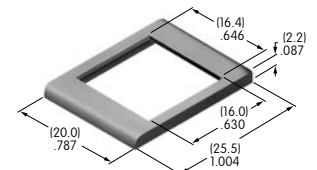

AT200s

AT201
ON-OFF Plate for
12mm Threaded Bushing
Brass with nickel plating
Series: M P S

AT202
ON-OFF Plate for
12mm Threaded Bushing
Aluminum
Colors: Red & black enamel
Series: M P S

AT204
Bezel
Polycarbonate
Colors: A B C D E F G H
Series: MLW

AT206
Bezel
Polycarbonate
Colors: A B C D E F G H
Series: LW

AT207
Bezel
Polycarbonate
Colors: A B C E F G H
Series: EB MB24 MB25

AT208
Bezel with AT070 LED
Polycarbonate
Color: A
Series: EB M MB24 MB25

AT209
ON-OFF Plate for 6mm
Threaded Bushing
Brass with nickel plating
Series: M P

Color Codes: A Black B White C Red D Amber E Yellow F Green G Blue H Gray J Clear