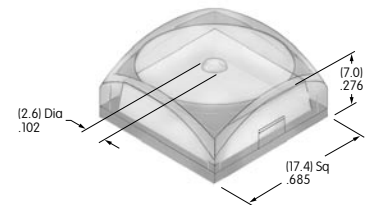

AT3088
17.4mm Home Key Cap with Lens/Diffuser
Polycarbonate
Colors: JB
Series: KP