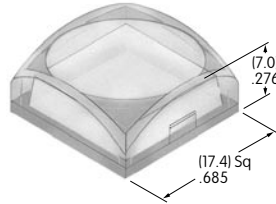

AT3080
17.4mm Sculptured Cap with Lens/Diffuser
Polycarbonate
Colors: JB
Series: KP