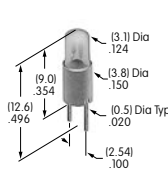

AT617
Single Element LED
Colors: C E F
Used for AT212 Bezel