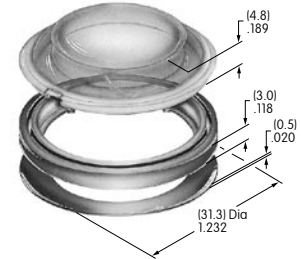

AT9410

Round Splash Cover

Lid: Polyvinyl chloride

Base: Polyethylene

O-ring: Nitrile butadiene rubber

Series: LB Panel Seal