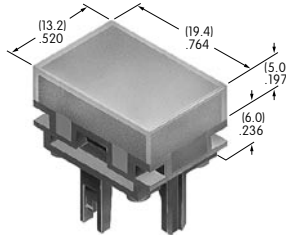

AT4164
Round Cap
for Bright LED
Polycarbonate
Colors: JB JC JD JF
Series: LB