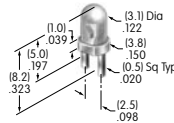

AT630
Single Element LED
Color: F
Series: HB
T-1 Bi-pin