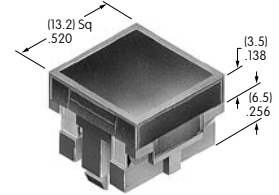

AT469
.260" Wide Rocker
Polyamide
Colors: A B C E F G H
Series: A

AT475
.201" Diameter Cap
Polyamide
Colors: A B C
Series: AB BB FB M2B MB24

AT476
Square Solid Colored Cap
Polycarbonate
Colors: BJ CJ EJ FJ GJ
Series: LB

AT477
Square Colored Insert Cap
Polycarbonate
Colors: JB JC JE JF JG
Series: LB

AT480
Square Spot Illuminated Cap
Polycarbonate
Cap Colors: A B C F
LED Colors: C D F CF
Series: LB

AT484
Square Nonilluminated Cap
Polycarbonate
Colors: A B C E F G H
Series: LB

AT485
Square Solid Colored Cap
Polycarbonate
Colors: A BB CB CC EB
FB FF GB GG
Series: KB

AT486
Round Solid Colored Cap
Polycarbonate
Colors: A BB CB CC EB
FB FF GB GG
Series: KB

AT487
Square Colored Insert Cap
Polycarbonate
Colors: JB JC JE JF JG
Series: KB

AT488
Round Colored Insert Cap
Polycarbonate
Colors: JB JC JE JF JG
Series: KB

AT489
Square Cap for LED
Polycarbonate
Colors: JB JC JD JF
Series: KB

AT490
Round Cap for LED
Polycarbonate
Colors: JB JC JD JF
Series: KB

Color Codes: A Black B White C Red D Amber E Yellow F Green G Blue H Gray J Clear