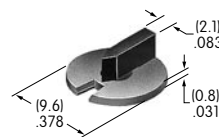

AT4180
Snap-on Knob
Polyamide
Knob: Black
Flange: Transparent brown
Series: FR01