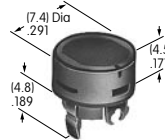

AT4168
Square Indicator Cap
for Bright LED
Polycarbonate
Colors: CB DB FB
Series: HB