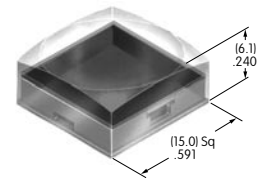

AT3070
Flat Cap with Alternating Legend for Illuminated
Polycarbonate
Cap Color: J
Series: UB2

AT3073
Sculptured Cap for Nonilluminated
Polycarbonate
Colors: JA JB JC JD JF
Series: UB2

AT3074
Sculptured Cap for Illuminated
Polycarbonate
Colors: JB JC JD JF
Series: UB2

AT3075
Beveled Cap for Illuminated
Polycarbonate
Colors: B C D F
Series: UB2

AT3076
Flat Cap for Illuminated with Lens/Diffuser
Polycarbonate
Colors: JB JC JD JF
Series: UB2

AT3077
Beveled Cap for Nonilluminated
Polycarbonate
Colors: A B C D F
Series: UB2

AT3078
12mm Sculptured Cap with Lens/Diffuser
Polycarbonate
Colors: JB
Series: KP

Color Codes: A Black B White C Red D Amber E Yellow F Green G Blue H Gray J Clear