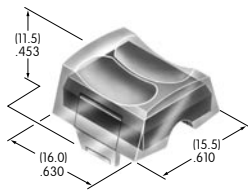

AT4127
Sculptured Rocker
Polycarbonate
Colors: B C E F
Series: MLW

AT4128
Round Cap for Super Bright LED
Polycarbonate
Colors: JB
Series: LB