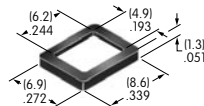

AT063
Gasket
Nitrile butadiene rubber
Color: A
Series: B Threaded Bushing