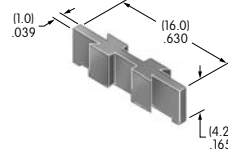

**AT543
Support Bracket**
Steel with tin plating
Series: MRK