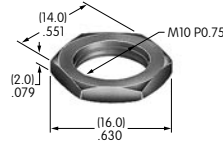

AT526
Hex Mounting Nut
Steel with nickel plating
Series: HS PS TS