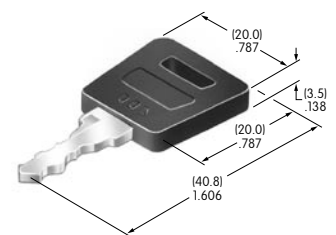

AT4147
Flat Key
Brass with nickel plating
ABS handle
Color: A
Series: CKM