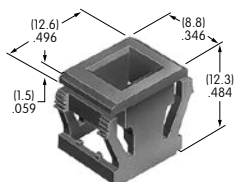

AT530
Panel Mount for Single Pole
Polyamide & polyacetel
Colors: A B C E F G H
Series: A AB