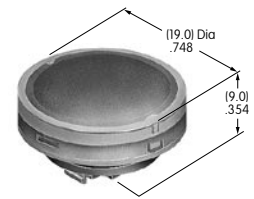

AT4162
Square Cap
for Bright LED
Polycarbonate
Colors: JB JC JD JF
Series: LB

AT4163
Rectangular Cap
for Bright LED
Polycarbonate
Colors: JB JC JD JF
Series: LB

AT4164
Round Cap
for Bright LED
Polycarbonate
Colors: JB JC JD JF
Series: LB

AT4165
Round Cap
for Bright LED
Polycarbonate
Colors: JB JC JD JF
Series: LB Panel Seal

AT4166
Square Cap
for Bright LED
Polycarbonate
Colors: CB DB FB
Series: HB

AT4167
Round Cap
for Bright LED
Polycarbonate
Colors: CB DB FB
Series: HB

AT4168
Square Indicator Cap
for Bright LED
Polycarbonate
Colors: CB DB FB
Series: HB

AT4169
Round Indicator Cap
for Bright LED
Polycarbonate
Colors: CB DB FB
Series: HB

AT4170
Spring Loaded
Protective Guard
Cover: Polycarbonate
Base: Polyamide
Coil spring: Stainless steel
Series: UB2

AT4171
Spring Loaded
Protective Guard
Cover: Polycarbonate
Base: Polyamide
Coil spring: Stainless steel
Series: LB UB

AT4172
Spring Loaded
Protective Guard
Cover: Polycarbonate
Base: Polyamide
Coil spring: Stainless steel
Series: LB UB

Color Codes: A Black B White C Red D Amber E Yellow F Green G Blue H Gray J Clear