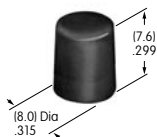

AT443
.315" Diameter Snap-on Cap
Polycarbonate
Colors: A B C E F G H
Series: DB EB M2B MB20 MB25