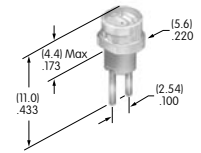

AT624
Single Element LED
Color: G
Series: HB
T-1 Bi-pin

AT625
Single Element LED
Color: G
Series: KB LB YB
T-1 Bi-pin

AT627
4-element LED
With Resistor; Volts: 5 12 24
Colors: C D F
Series: LB
T-1 Bi-pin

AT628
Double Element LED
Colors: C D F
Series: YB
T-1 Bi-pin

AT629
Single Element LED
Color: B
Series: HB
T-1 Bi-pin

AT630
Single Element LED
Color: F
Series: HB
T-1 Bi-pin

AT631
Single Element LED
Color: B
Series: KB LB YB
T-1 Bi-pin

AT632
Single Element LED
Color: F
Series: KB LB YB
T-1 Bi-pin

AT633
Single Element LED
Colors: C D F
Series: HB
T-1 Bi-pin

AT634
Single Element LED
Colors: C D F
Series: KB YB
T-1 1/4 Bi-pin

AT635
Single Element LED
Colors: C D F
Series: KB LB
T-1 1/2 Bi-pin

Color Codes: A Black B White C Red D Amber E Yellow F Green G Blue H Gray J Clear