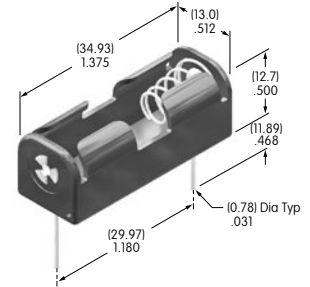

AT106
Socket Wrench
Aluminum with black alumite finish
Series: YB

AT094 ← **NEW**
PC Adaptor
Holder: Polypropylene
Spring: Spring steel with nickel plating
PC Pins: Brass with nickel plating
Series: DSA01