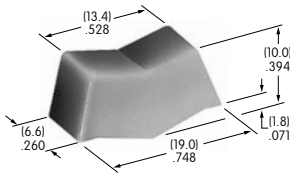

AT469
.260" Wide Rocker
Polyamide
Colors: A B C E F G H
Series: A

AT475
.201" Diameter Cap
Polyamide
Colors: A B C
Series: AB BB FB M2B MB24

AT476
Square Solid Colored Cap
Polycarbonate
Colors: BJ CJ EJ FJ GJ
Series: LB