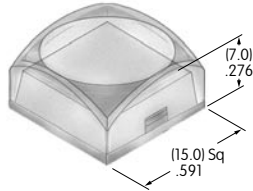

AT3079
15mm Sculptured Cap with Lens/Diffuser
Polycarbonate
Colors: JB
Series: KP