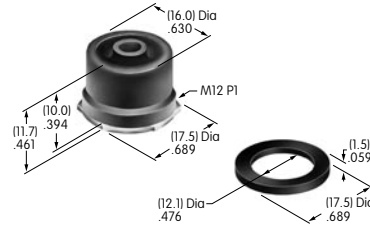

AT400s

AT401A/H/S
Splashproof Boot Assembly
Hex Nut Material & Finish:
Nickel plated brass
O-ring Material:
Natural rubber
Series: M P S WT