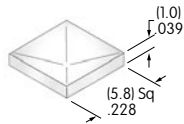

AT3082
Translucent Diffuser
Polycarbonate
Color: B
Series: HB2

AT3083
12mm Flat Cap with Lens/Diffuser
Polycarbonate
Colors: JB
Series: KP