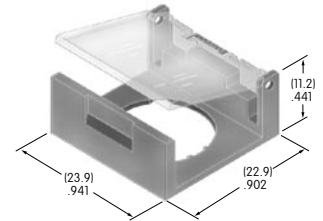

AT4175
Spring Loaded Protective Guard
Cover: Polycarbonate
Base: Glass fiber reinforced polyamide
Coil spring: Stainless steel
Series: YB