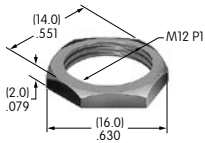

AT527MA
Black Hex Face Nut
Steel with black chrome plating
Series: TL