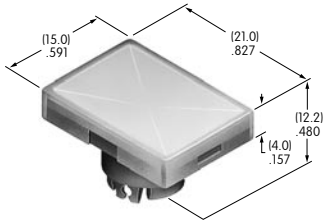

AT3070
Flat Cap with Alternating Legend for Illuminated
Polycarbonate
Cap Color: J
Series: UB2

AT3073
Sculptured Cap for Nonilluminated
Polycarbonate
Colors: JA JB JC JD JF
Series: UB2

AT3074
Sculptured Cap for Illuminated
Polycarbonate
Colors: JB JC JD JF
Series: UB2

AT3075
Beveled Cap for Illuminated
Polycarbonate
Colors: B C D F
Series: UB2

AT3076
Flat Cap for Illuminated with Lens/Diffuser
Polycarbonate
Colors: JB JC JD JF
Series: UB2

AT3077
Beveled Cap for Nonilluminated
Polycarbonate
Colors: A B C D F
Series: UB2

AT3078
12mm Sculptured Cap with Lens/Diffuser
Polycarbonate
Colors: JB
Series: KP

Color Codes: A Black B White C Red D Amber E Yellow F Green G Blue H Gray J Clear