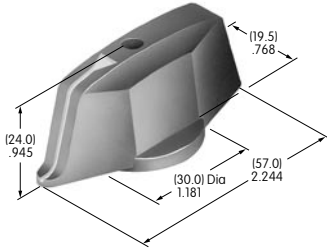

**AT428 (M-metric H-inch)**  
**Splashproof Boot**  
 Silicone rubber  
 Color: A  
 Series: M P

**AT429**  
**Indicator Cap**  
 Polycarbonate  
 Colors: B C D E F G  
 Series: P01

**AT431**  
**Large Rotary Knob**  
 Phenolic resin  
 Color: A  
 Series: HS PS TS