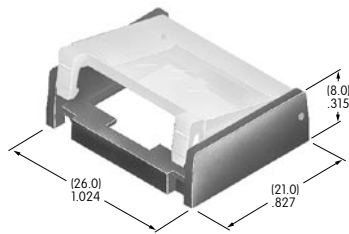

AT4058
Sculptured Cap
Polyamide
Colors: A B C E F G H
Series: JB