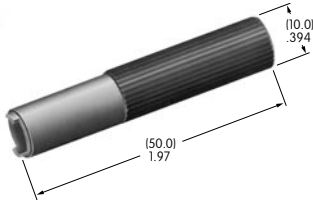

AT200s

AT201
ON-OFF Plate for
12mm Threaded Bushing
Brass with nickel plating
Series: M P S

AT202
ON-OFF Plate for
12mm Threaded Bushing
Aluminum
Colors: Red & black enamel
Series: M P S

AT204
Bezel
Polycarbonate
Colors: A B C D E F G H
Series: MLW

AT206
Bezel
Polycarbonate
Colors: A B C D E F G H
Series: LW

AT207
Bezel
Polycarbonate
Colors: A B C E F G H
Series: EB MB24 MB25

AT208
Bezel with AT070 LED
Polycarbonate
Color: A
Series: EB M MB24 MB25

AT209
ON-OFF Plate for 6mm
Threaded Bushing
Brass with nickel plating
Series: M P

Color Codes: A Black B White C Red D Amber E Yellow F Green G Blue H Gray J Clear