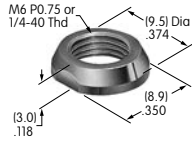

**AT532T (M-metric H-inch)
Threaded Through Dress Nut**
Brass with nickel plating
Series: EB M MB20 MB24 P

**AT533T (M-metric H-inch)
Threaded Through Dress Nut**
Brass with nickel plating
Series: EB M MB20 MB24 P