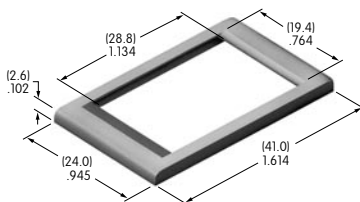

AT206
Bezel
Polycarbonate
Colors: A B C D E F G H
Series: LW

AT207
Bezel
Polycarbonate
Colors: A B C E F G H
Series: EB MB24 MB25