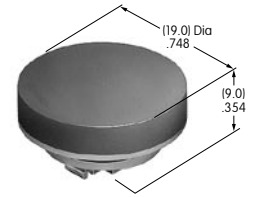

AT4055
Round Colored Insert Cap
Polycarbonate
Colors: JB JC JE JF JG
Series: LB Panel Seal