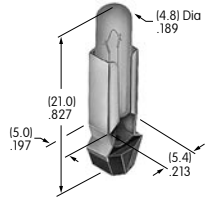

AT600s

AT602
Incandescent Lamp
Volts: 6 12 18 24 28
Series: LW MLW
T-1 1/2 Pilot Slide Base

AT602N
Neon Lamp
Volts: 110
Series: LW MLW
T-1 1/2 Pilot Slide Base