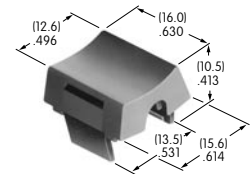

AT405
Solid Color Rocker
Polycarbonate
Colors: A B C D E F G
Series: MLW