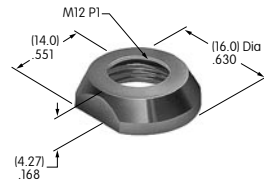

AT056T
Threaded Through Dress Nut
Brass with chrome plating
Series: M P S