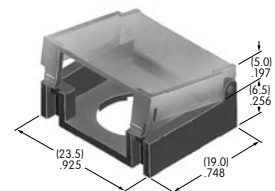

AT4024

Protective Guard
Cover: Polycarbonate
Base: Polyamide
Series: KB

Color Codes: A Black B White C Red D Amber E Yellow F Green G Blue H Gray J Clear