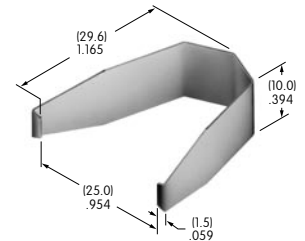

AT109
Cap Extractor
Stainless steel
Series: HB KB LB UB YB