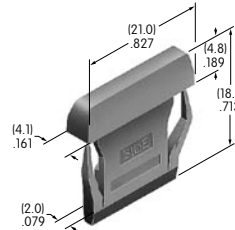

AT4144
Center Barrier
Polyamide
Color: A
Series: UB2