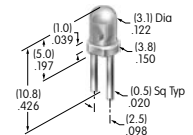

AT631
Single Element LED
Color: B
Series: KB LB YB
T-1 Bi-pin