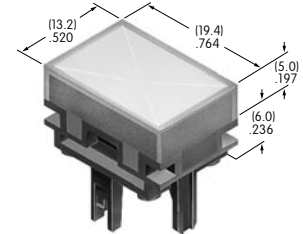

AT4120
Rectangular Spot Illuminated Cap
Polycarbonate
Colors: AB
Series: UB

AT4124
Actuator Key
Brass with nickel plating
Series: SK

AT4125
LED Rocker
Polycarbonate
Colors: B C E F
Series: MLW

AT4126
Dust Cover
Polyvinyl chloride & polyamide
Color: A
Series: JWJ

AT4127
Sculptured Rocker
Polycarbonate
Colors: B C E F
Series: MLW

AT4128
Round Cap for Super Bright LED
Polycarbonate
Colors: JB
Series: LB

AT4129
Square Cap for Super Bright LED
Polycarbonate
Colors: JB
Series: LB

AT4130
Rectangular Cap for Super Bright LED
Polycarbonate
Colors: JB
Series: LB

AT4131
Round Cap for Super Bright LED
Polycarbonate
Colors: JB
Series: LB Panel Seal

AT4132
Round Cap for Bright & Super Bright LED
Polycarbonate
Colors: JB
Series: KB

AT4133
Square Cap for Bright & Super Bright LED
Polycarbonate
Colors: JB
Series: KB

AT4134
Rectangular Cap for Bright & Super Bright LED
Polycarbonate
Colors: JB
Series: KB

Color Codes: A Black B White C Red D Amber E Yellow F Green G Blue H Gray J Clear