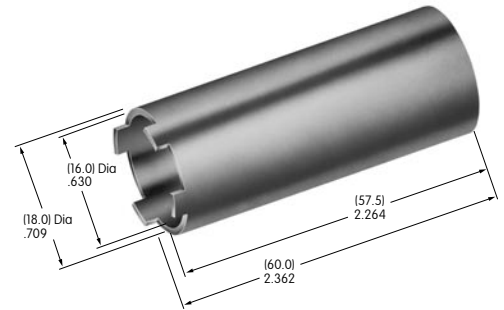

AT100s

AT105
Cap Removal Tool
Stainless steel
Series: HB KB LB UB YB

AT107
Lamp Extractor
Polyvinyl chloride
Series: KB LW MLW YB

AT108
Socket Wrench
Aluminum with black alumite finish
Series: KB

AT109
Cap Extractor
Stainless steel
Series: HB KB LB UB YB