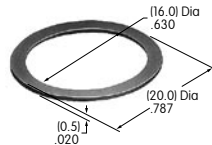

**AT542
Coupler**
PBT
Series: IS