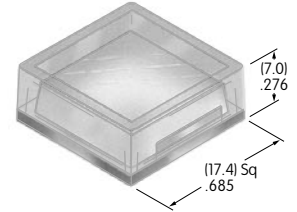

AT3079
15mm Sculptured Cap with Lens/Diffuser
Polycarbonate
Colors: JB
Series: KP

AT3080
17.4mm Sculptured Cap with Lens/Diffuser
Polycarbonate
Colors: JB
Series: KP

AT3081
Transparent Lens
Polycarbonate
Color: J
Series: HB2

AT3082
Translucent Diffuser
Polycarbonate
Color: B
Series: HB2

AT3083
12mm Flat Cap with Lens/Diffuser
Polycarbonate
Colors: JB
Series: KP

AT3084
15mm Flat Cap with Lens/Diffuser
Polycarbonate
Colors: JB
Series: KP

AT3085
17.4mm Flat Cap with Lens/Diffuser
Polycarbonate
Colors: JB
Series: KP

AT3086
12mm Home Key Cap with Lens/Diffuser
Polycarbonate
Colors: JB
Series: KP

AT3087
15mm Home Key Cap with Lens/Diffuser
Polycarbonate
Colors: JB
Series: KP

AT3088
17.4mm Home Key Cap with Lens/Diffuser
Polycarbonate
Colors: JB
Series: KP

Color Codes: A Black B White C Red D Amber E Yellow F Green G Blue H Gray J Clear