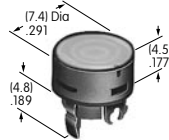

AT4032
Round Cap for Bright & Super Bright LED
Polycarbonate
Colors: JB
Series: HB