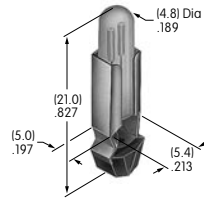

AT607
Incandescent Lamp
Volts: 5 12
Series: LB
T-1 Bi-pin