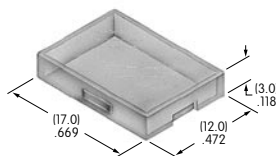

AT4117

Rectangular Transparent Cap for Illuminated
Polycarbonate
Colors: C D F J
Series: UB