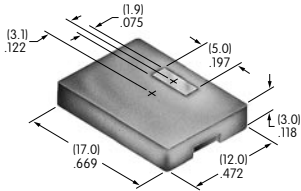

### AT4119

**Square Spot Illuminated Cap**  
Polycarbonate  
Colors: AB  
Series: UB

**AT4120**  
**Rectangular Spot Illuminated Cap**  
 Polycarbonate  
 Colors: AB  
 Series: UB

**AT4124**  
**Actuator Key**  
 Brass with nickel plating  
 Series: SK