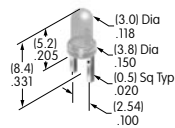

AT634
Single Element LED
Colors: C D F
Series: KB YB
T-1 1/4 Bi-pin