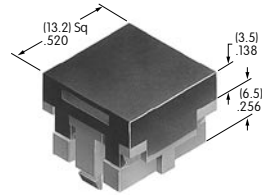

AT477
Square Colored Insert Cap
Polycarbonate
Colors: JB JC JE JF JG
Series: LB