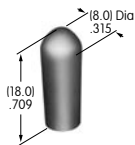

AT406
Bat Lever Cap
Polyvinyl chloride
Colors: A B C E F G
Series: M P S