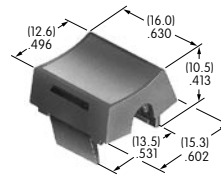

AT4120
Rectangular Spot Illuminated Cap
Polycarbonate
Colors: AB
Series: UB

AT4124
Actuator Key
Brass with nickel plating
Series: SK

AT4125
LED Rocker
Polycarbonate
Colors: B C E F
Series: MLW

AT4126
Dust Cover
Polyvinyl chloride & polyamide
Color: A
Series: JWJ

AT4127
Sculptured Rocker
Polycarbonate
Colors: B C E F
Series: MLW

AT4128
Round Cap for Super Bright LED
Polycarbonate
Colors: JB
Series: LB

AT4129
Square Cap for Super Bright LED
Polycarbonate
Colors: JB
Series: LB

AT4130
Rectangular Cap for Super Bright LED
Polycarbonate
Colors: JB
Series: LB

AT4131
Round Cap for Super Bright LED
Polycarbonate
Colors: JB
Series: LB Panel Seal

AT4132
Round Cap for Bright & Super Bright LED
Polycarbonate
Colors: JB
Series: KB

AT4133
Square Cap for Bright & Super Bright LED
Polycarbonate
Colors: JB
Series: KB

AT4134
Rectangular Cap for Bright & Super Bright LED
Polycarbonate
Colors: JB
Series: KB

Color Codes: A Black B White C Red D Amber E Yellow F Green G Blue H Gray J Clear