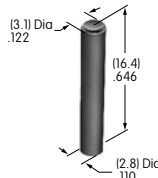

AT460
Cap for Color Capped Cone Toggle
Polyethylene
Colors: A B C E F G
Series: M