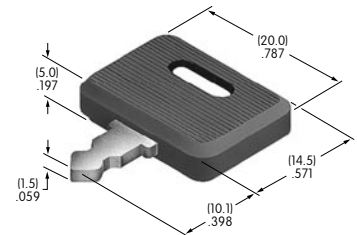

AT4080
Actuator Key
Brass alloy with bright nickel plating
Antistatic ABS resin handle
Color: A
Series: SK