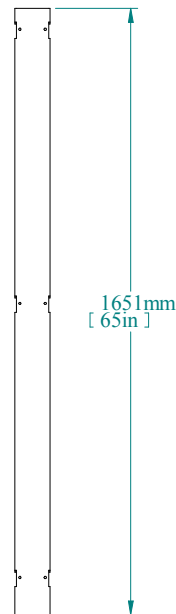

REAR VIEW

L.S. VIEW

TOP VIEW

FRONT VIEW

ISOMETRIC VIEW

PART NUMBERS	
HEMPB18	12 GAUGE GALVANIZED STEEL

NOTES
Unpainted Mounts between inner panels of joined enclosures Hammond Website for Additional Accessories

Data subject to change without notice. Isometric drawing not to scale.

**HAMMOND  
MANUFACTURING™**

[www.hammondmfg.com](http://www.hammondmfg.com)

PART NO. HMEPB18