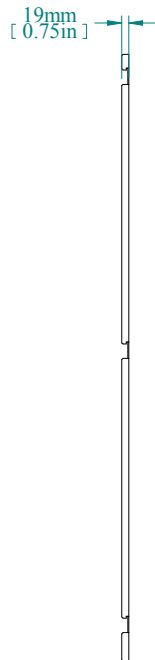

REAR VIEW

L.S. VIEW

TOP VIEW

FRONT VIEW

ISOMETRIC VIEW

PART NUMBERS	
HEMPB18	12 GAUGE GALVANIZED STEEL

NOTES
Unpainted Mounts between inner panels of joined enclosures Hammond Website for Additional Accessories

Data subject to change without notice. Isometric drawing not to scale.

**HAMMOND  
MANUFACTURING™**

[www.hammondmfg.com](http://www.hammondmfg.com)

PART NO. HMEPB18